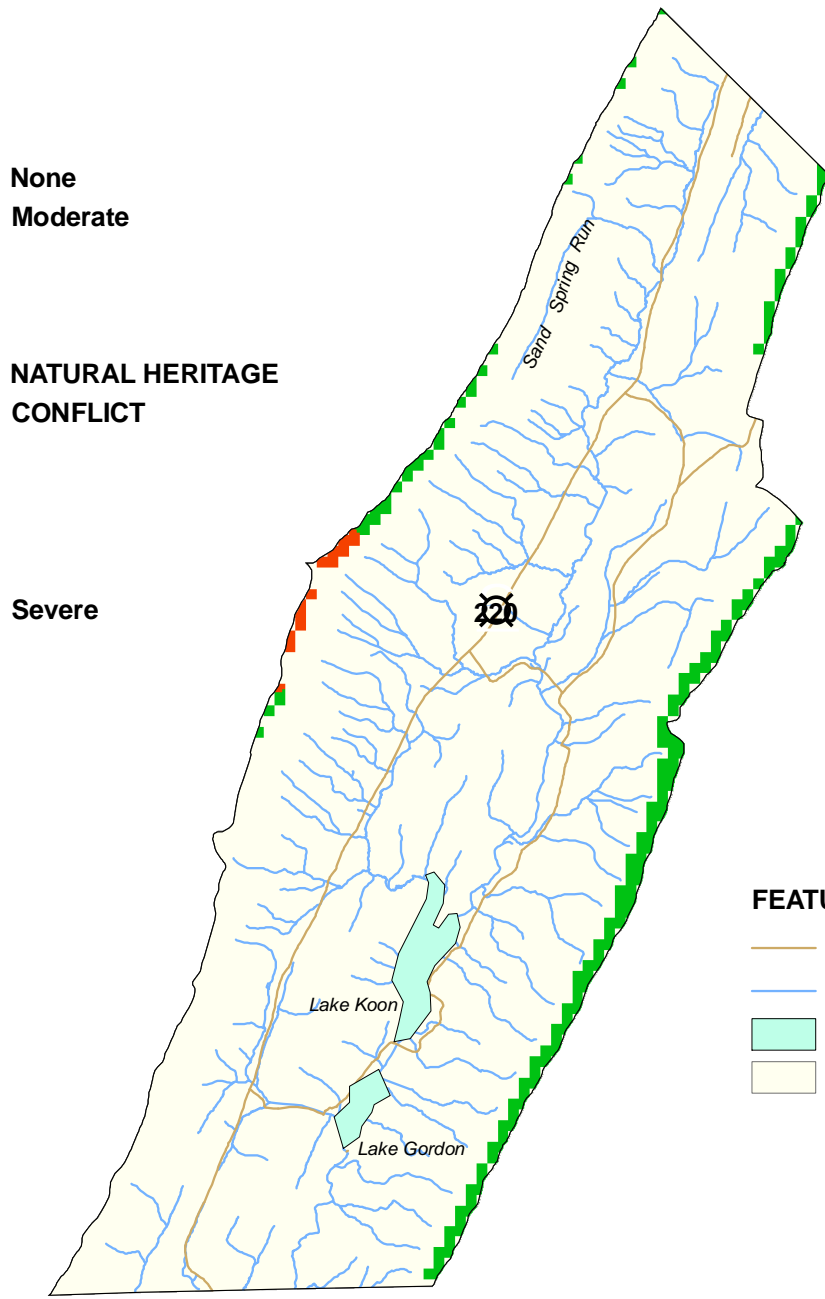

# Bedford County, Cumberland Valley Township: Ecological Conflict Potential with Wind Energy Development

## CONFLICT INDEX\*

\*Acreage shown where applicable.