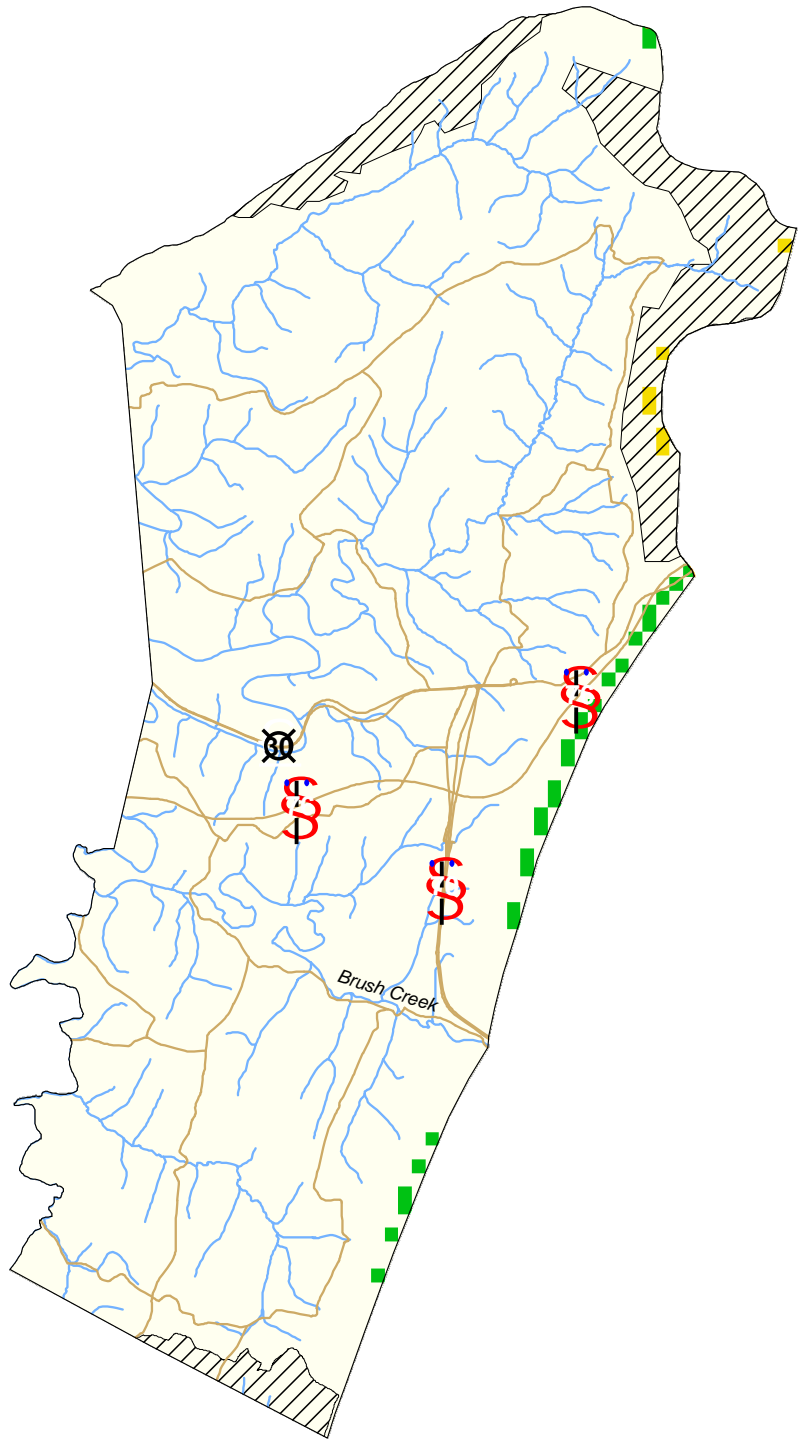

Bedford County, East Providence Township: Ecological Conflict Potential with Wind Energy Development

CONFLICT INDEX*

*Acreage shown where applicable.

FEATURES

- Major Roads
- Rivers/Streams
- Administrative Boundary
- Endangered/Threatened Species Occurrence (Natural Heritage Areas)

2