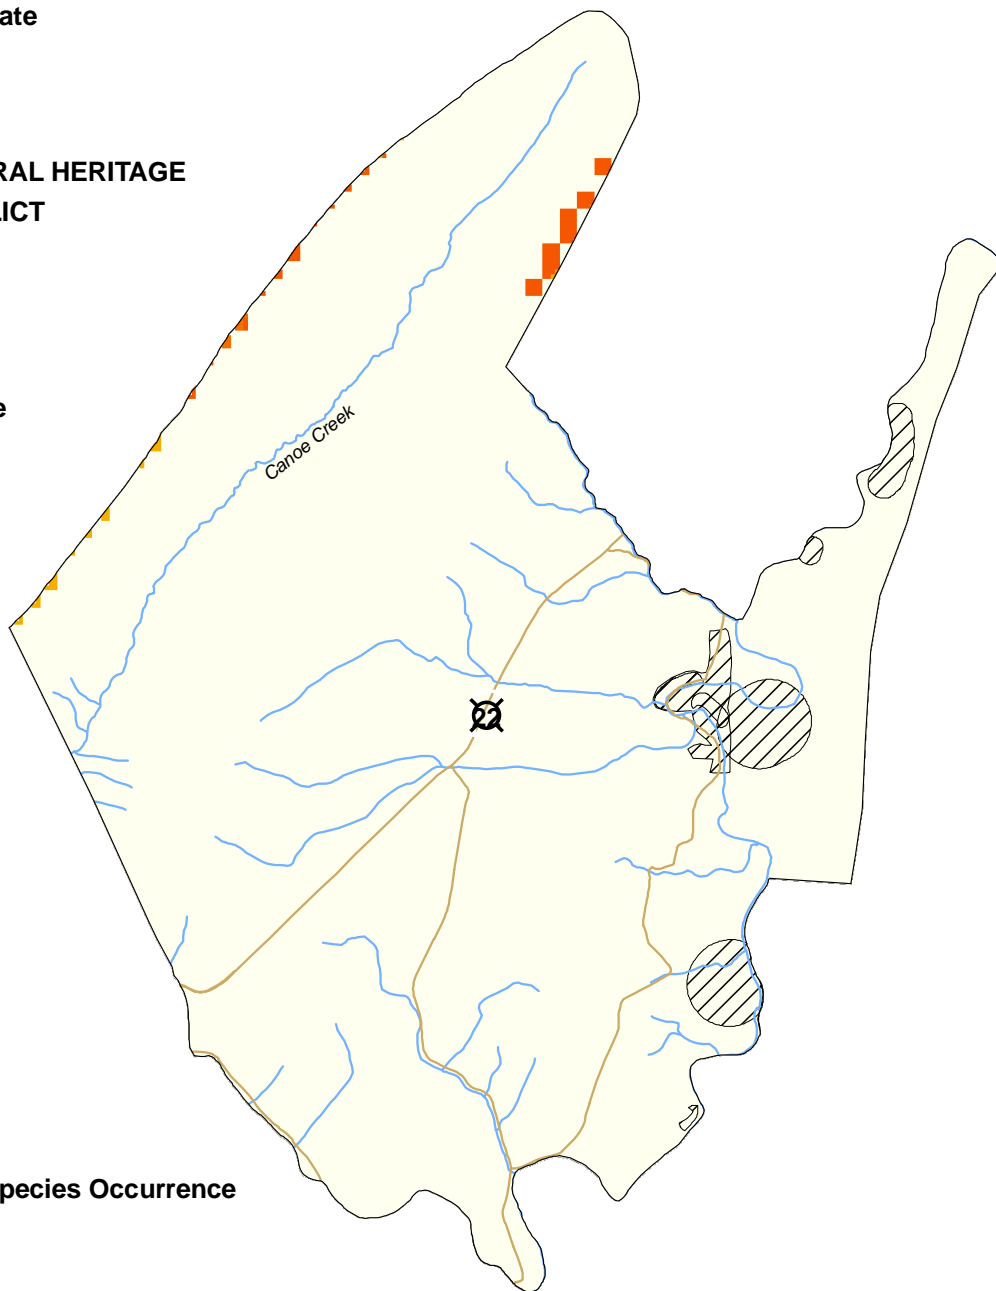

# Blair County, Catharine Township: Ecological Conflict Potential with Wind Energy Development

## CONFLICT INDEX\*

\*Acreage shown where applicable.

## FEATURES

-  Major Roads
-  Rivers/Streams
-  Administrative Boundary
-  Endangered/Threatened Species Occurrence (Natural Heritage Areas)