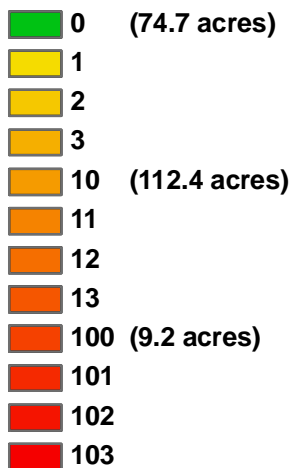

Bradford County, Armenia Township: Ecological Conflict Potential with Wind Energy Development

CONFLICT INDEX*

None
Moderate
**NATURAL HERITAGE
CONFLICT**
Severe

*Acreage shown where applicable.

FEATURES

-  Major Roads
-  Rivers/Streams
-  Administrative Boundary

2