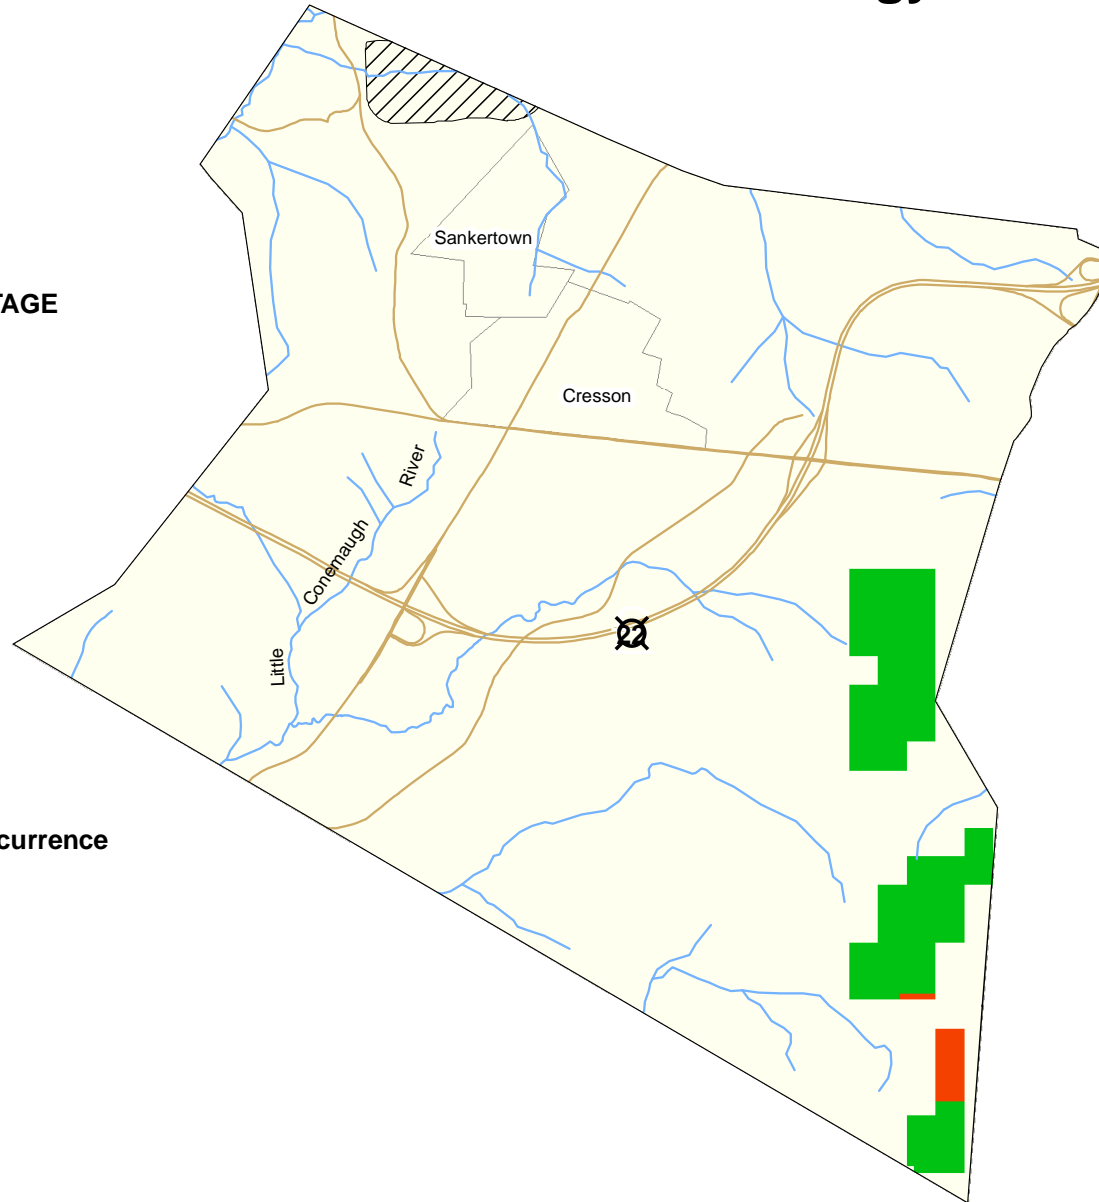

Cambria County, Cresson Township: Ecological Conflict Potential with Wind Energy Development

CONFLICT INDEX*

*Acreage shown where applicable.

FEATURES

-  Major Roads
-  Rivers/Streams
-  Administrative Boundary
-  Endangered/Threatened Species Occurrence (Natural Heritage Areas)

2

Map: S. Zeglin, 6/15/08