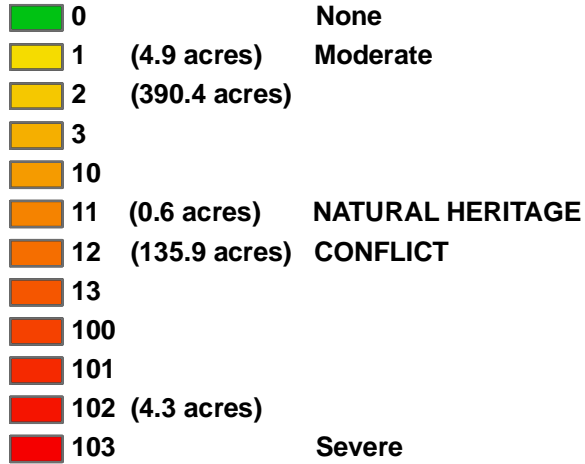

Cambria County, Lower Yoder Township: Ecological Conflict Potential with Wind Energy Development

CONFLICT INDEX*

*Acreage shown where applicable.

FEATURES

-  Major Roads
-  Rivers/Streams
-  Administrative Boundary