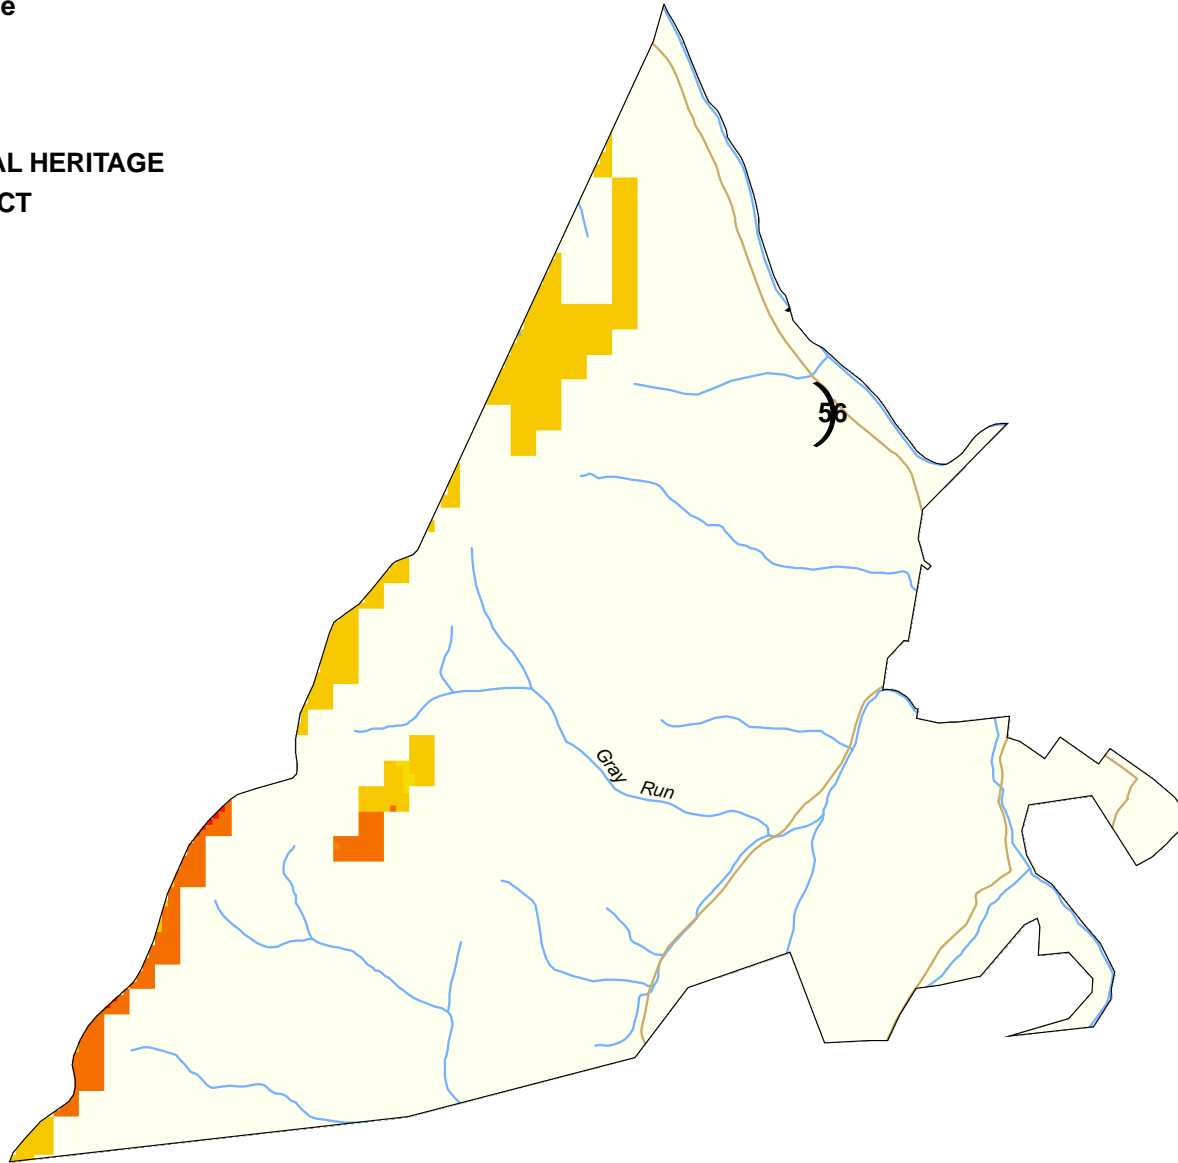

Cambria County, Lower Yoder Township: Ecological Conflict Potential with Wind Energy Development

CONFLICT INDEX*

*Acreage shown where applicable.

FEATURES

-  Major Roads
-  Rivers/Streams
-  Administrative Boundary