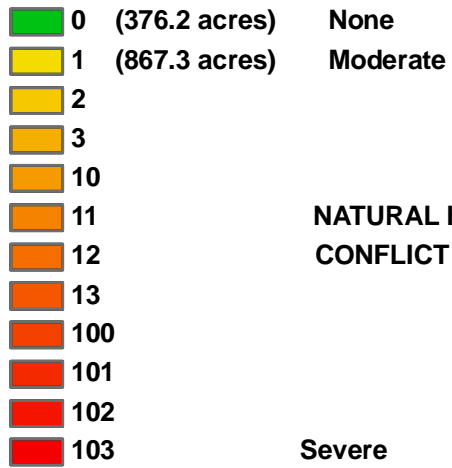

Cambria County, Portage Township: Ecological Conflict Potential with Wind Energy Development

CONFLICT INDEX*

*Acreage shown where applicable.

FEATURES

2