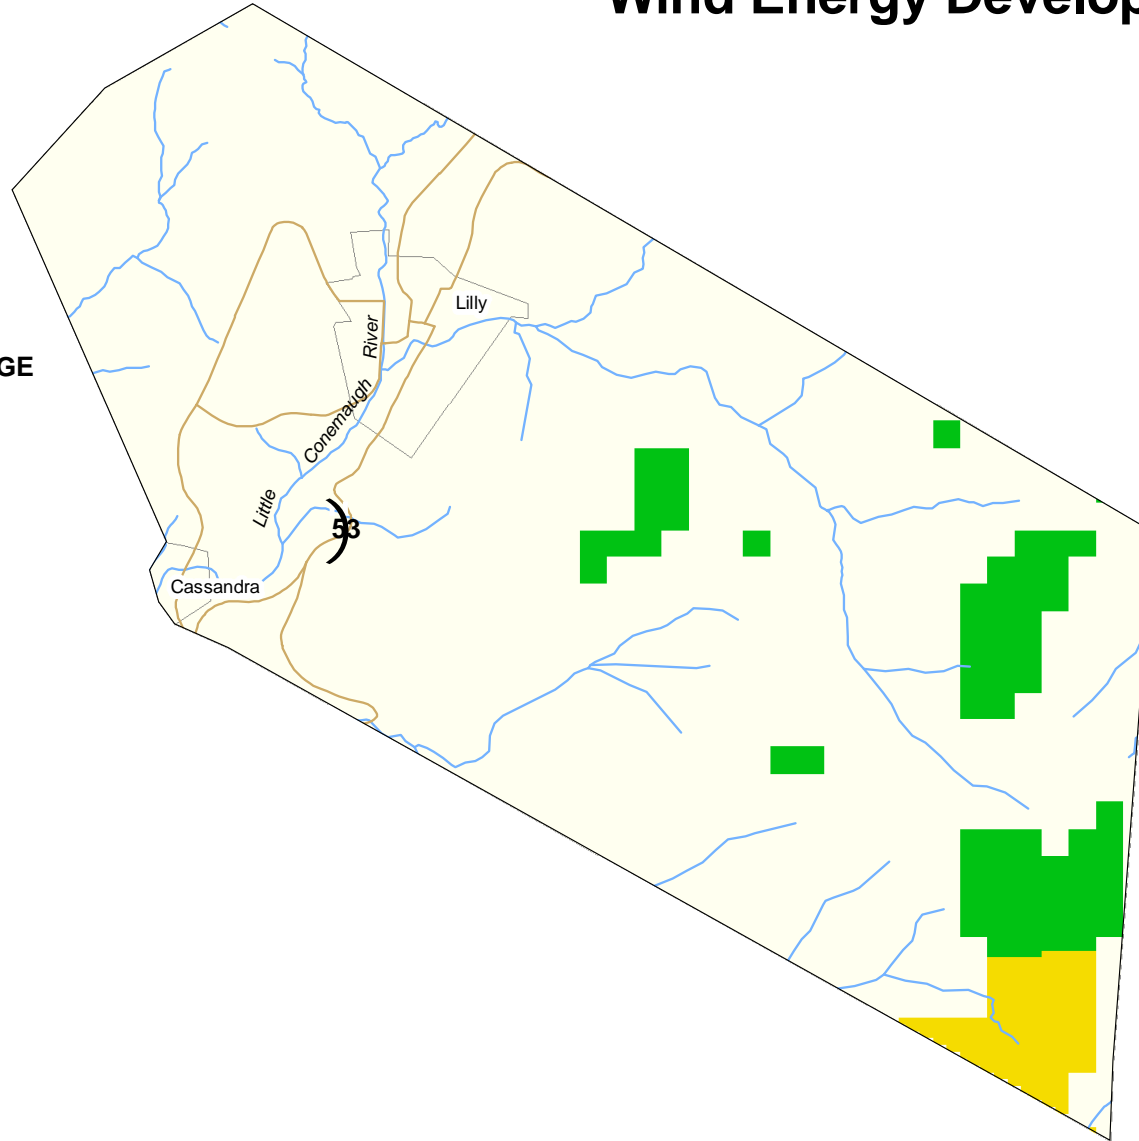

Cambria County, Washington Township: Ecological Conflict Potential with Wind Energy Development

CONFLICT INDEX*

*Acreage shown where applicable.

FEATURES

2