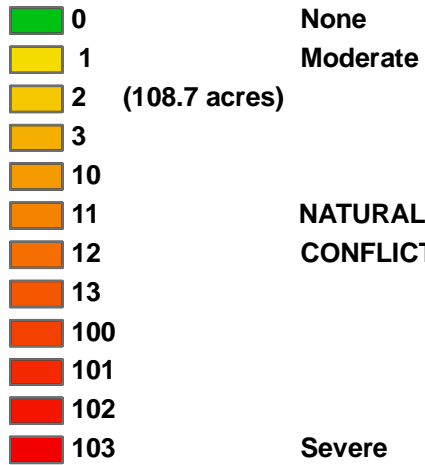

Cambria County, West Taylor Township: Ecological Conflict Potential with Wind Energy Development

CONFLICT INDEX*

*Acreage shown where applicable.

FEATURES

-  Major Roads
-  Rivers/Streams
-  Administrative Boundary