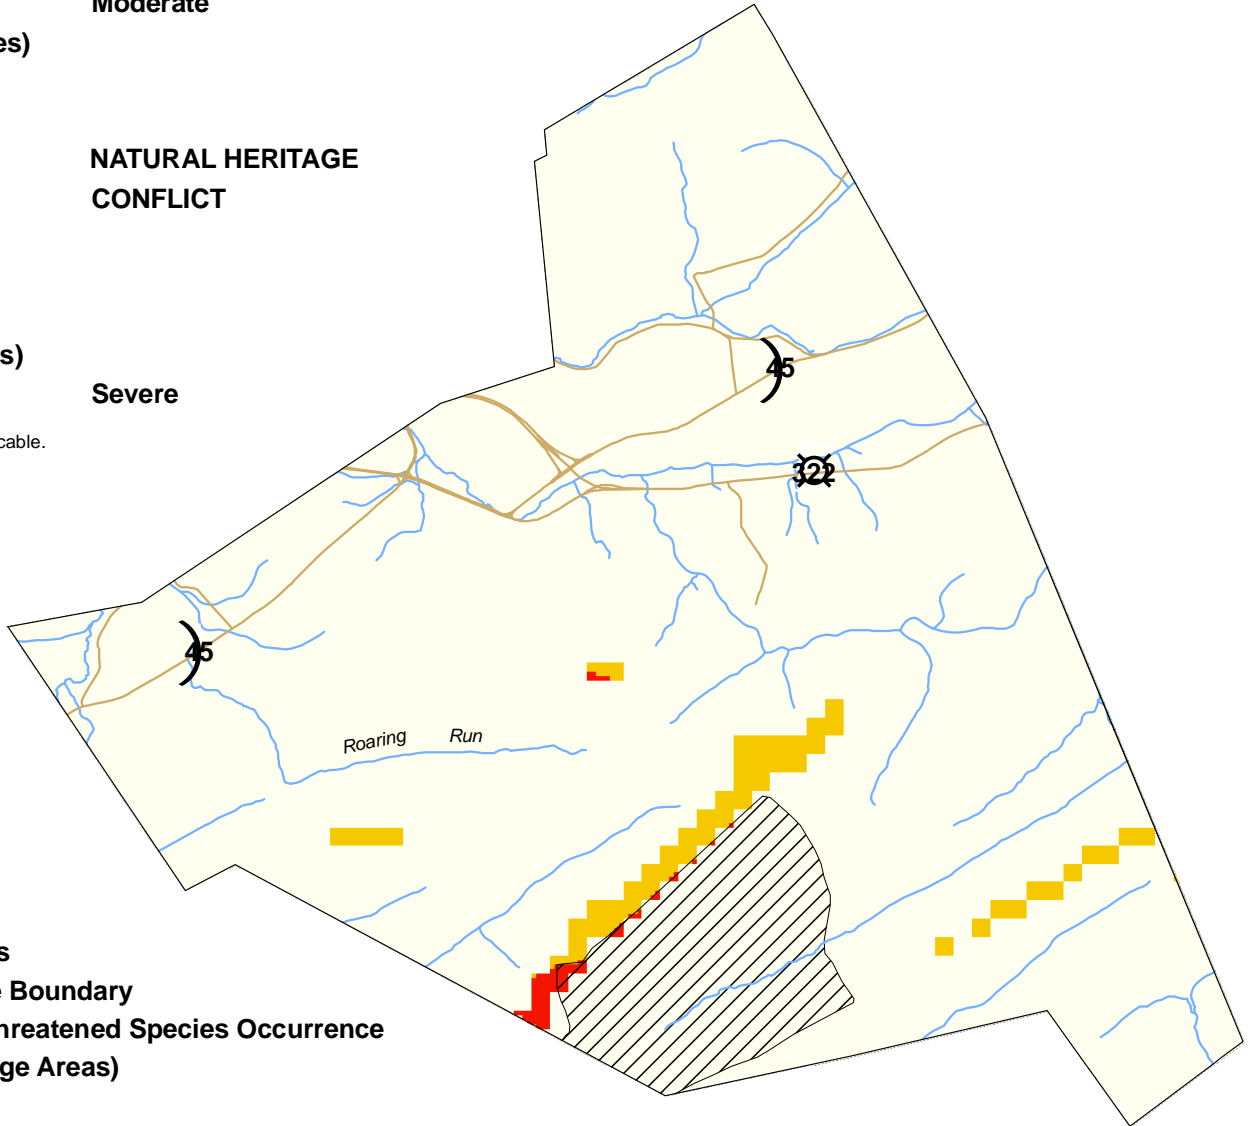

Centre County, Harris Township: Ecological Conflict Potential with Wind Energy Development

CONFLICT INDEX*

None
Moderate

NATURAL HERITAGE
CONFLICT

Severe

*Acreage shown where applicable.

FEATURES

- Major Roads
- Rivers/Streams
- Administrative Boundary
- ▨ Endangered/Threatened Species Occurrence (Natural Heritage Areas)