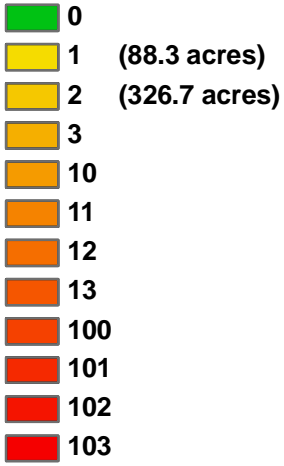

Centre County, Potter Township: Ecological Conflict Potential with Wind Energy Development

CONFLICT INDEX*

None
Moderate

NATURAL HERITAGE CONFLICT

Severe

*Acreage shown where applicable.

FEATURES

-  Major Roads
-  Rivers/Streams
-  Administrative Boundary

2