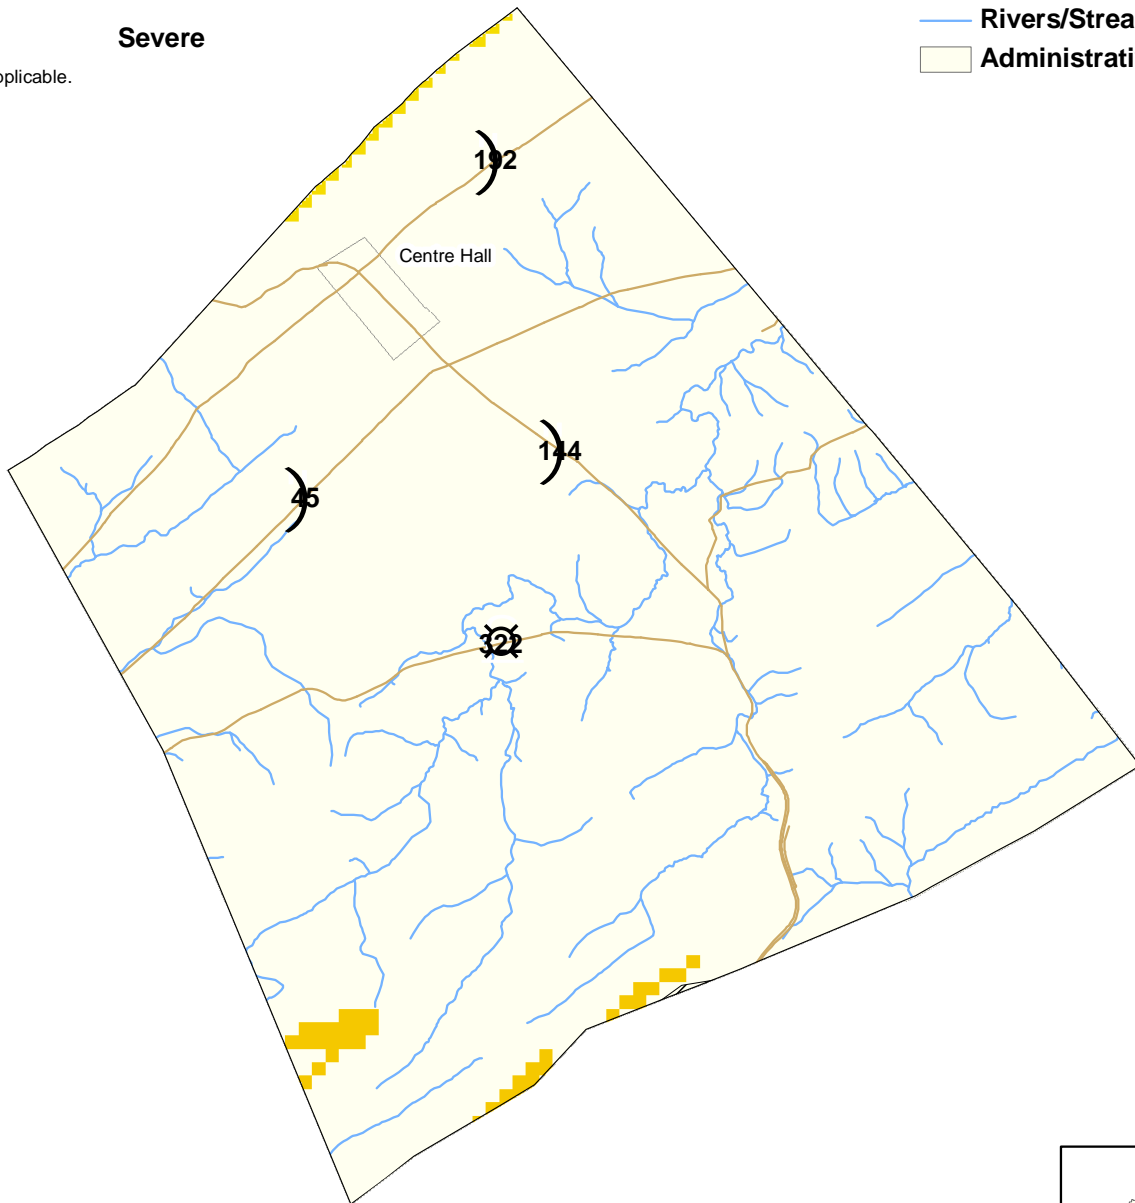

Centre County, Potter Township: Ecological Conflict Potential with Wind Energy Development

CONFLICT INDEX*

None
Moderate

NATURAL HERITAGE CONFLICT

Severe

*Acreage shown where applicable.

FEATURES

-  Major Roads
-  Rivers/Streams
-  Administrative Boundary