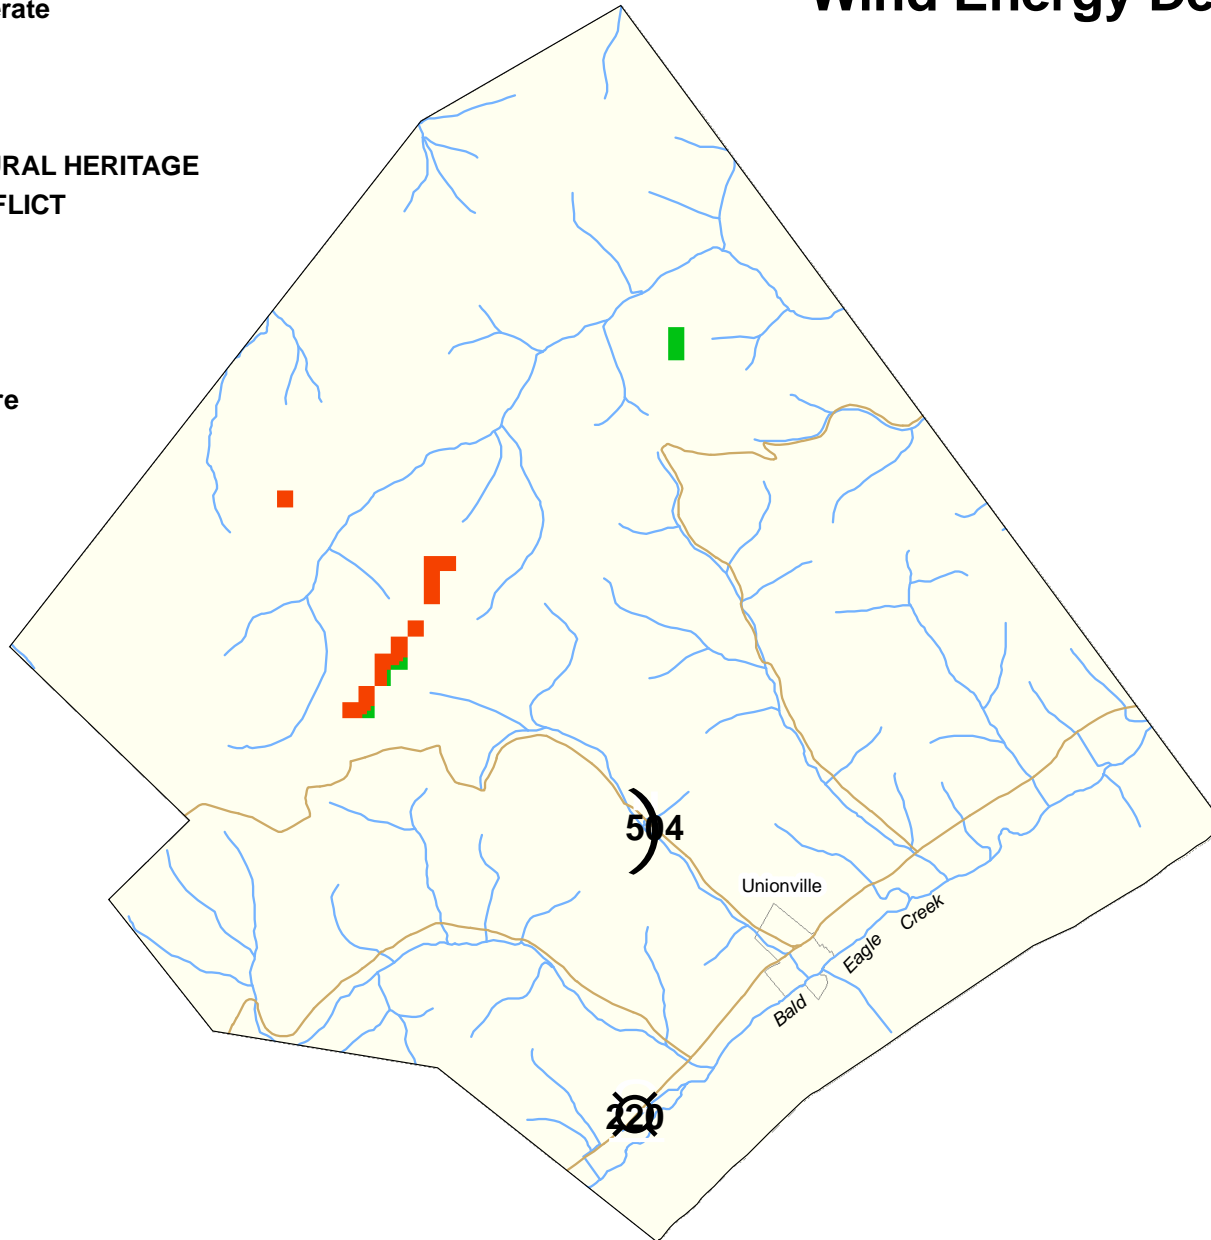

Centre County, Union Township: Ecological Conflict Potential with Wind Energy Development

CONFLICT INDEX*

NATURAL HERITAGE CONFLICT

Severe

*Acreage shown where applicable.

FEATURES

- Major Roads
- Rivers/Streams
- Administrative Boundary