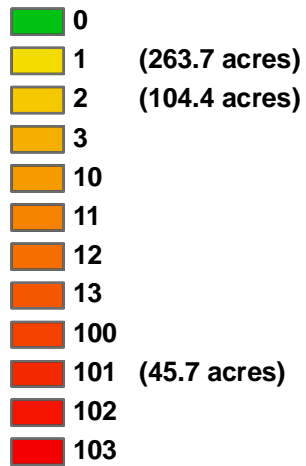

Centre County, Walker Township: Ecological Conflict Potential with Wind Energy Development

CONFLICT INDEX*

None
Moderate

NATURAL HERITAGE CONFLICT

Severe

*Acreage shown where applicable.

FEATURES

- Major Roads
- Rivers/Streams
- Administrative Boundary

2