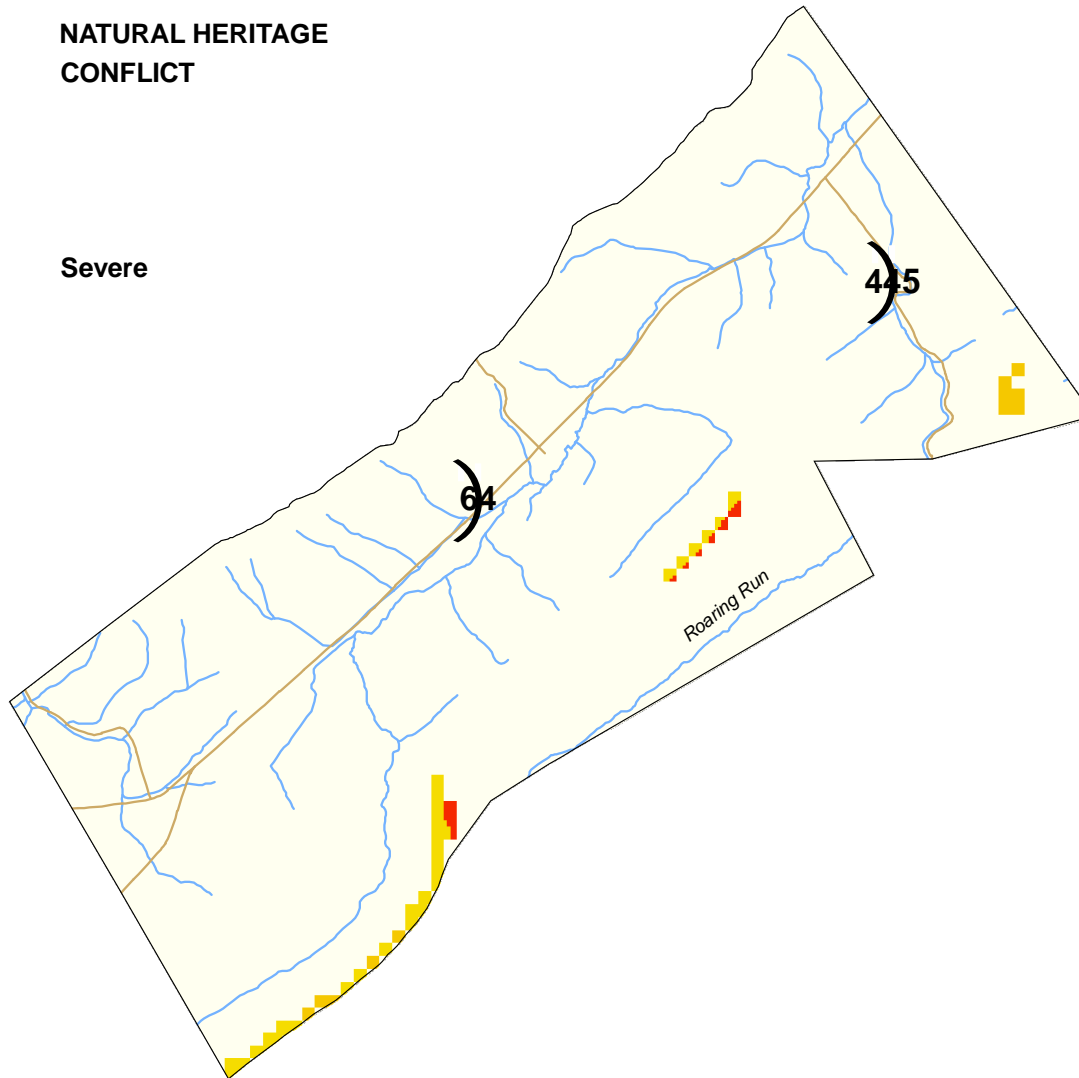

Centre County, Walker Township: Ecological Conflict Potential with Wind Energy Development

CONFLICT INDEX*

None
Moderate

NATURAL HERITAGE CONFLICT

Severe

*Acreage shown where applicable.

FEATURES

- Major Roads
- Rivers/Streams
- Administrative Boundary