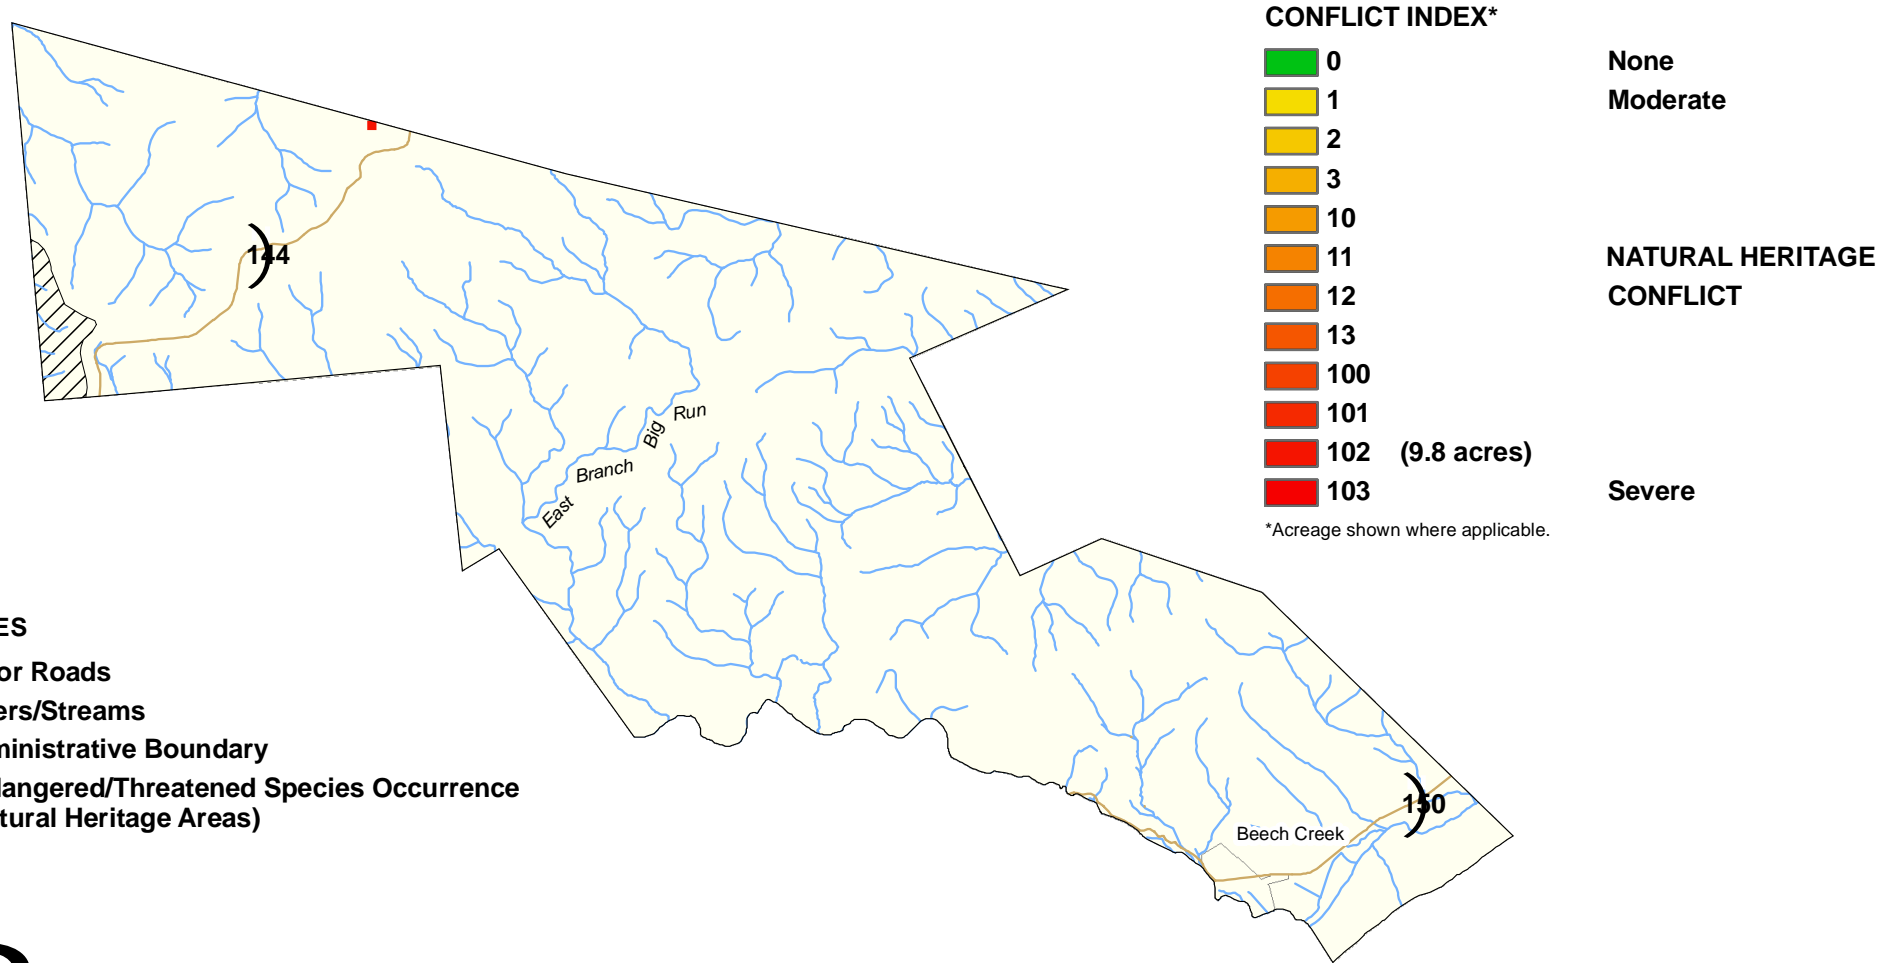

Clinton County, Beech Creek Township: Ecological Conflict Potential with Wind Energy Development

- FEATURES**
- Major Roads
 - Rivers/Streams
 - Administrative Boundary
 - ▨ Endangered/Threatened Species Occurrence (Natural Heritage Areas)