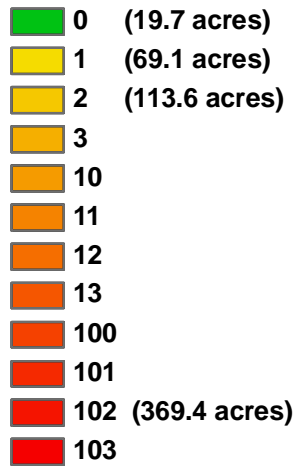

Clinton County, Lamar Township: Ecological Conflict Potential with Wind Energy Development

CONFLICT INDEX*

*Acreage shown where applicable.

NATURAL HERITAGE CONFLICT

Severe

FEATURES

- Major Roads
- Rivers/Streams
- Administrative Boundary

2