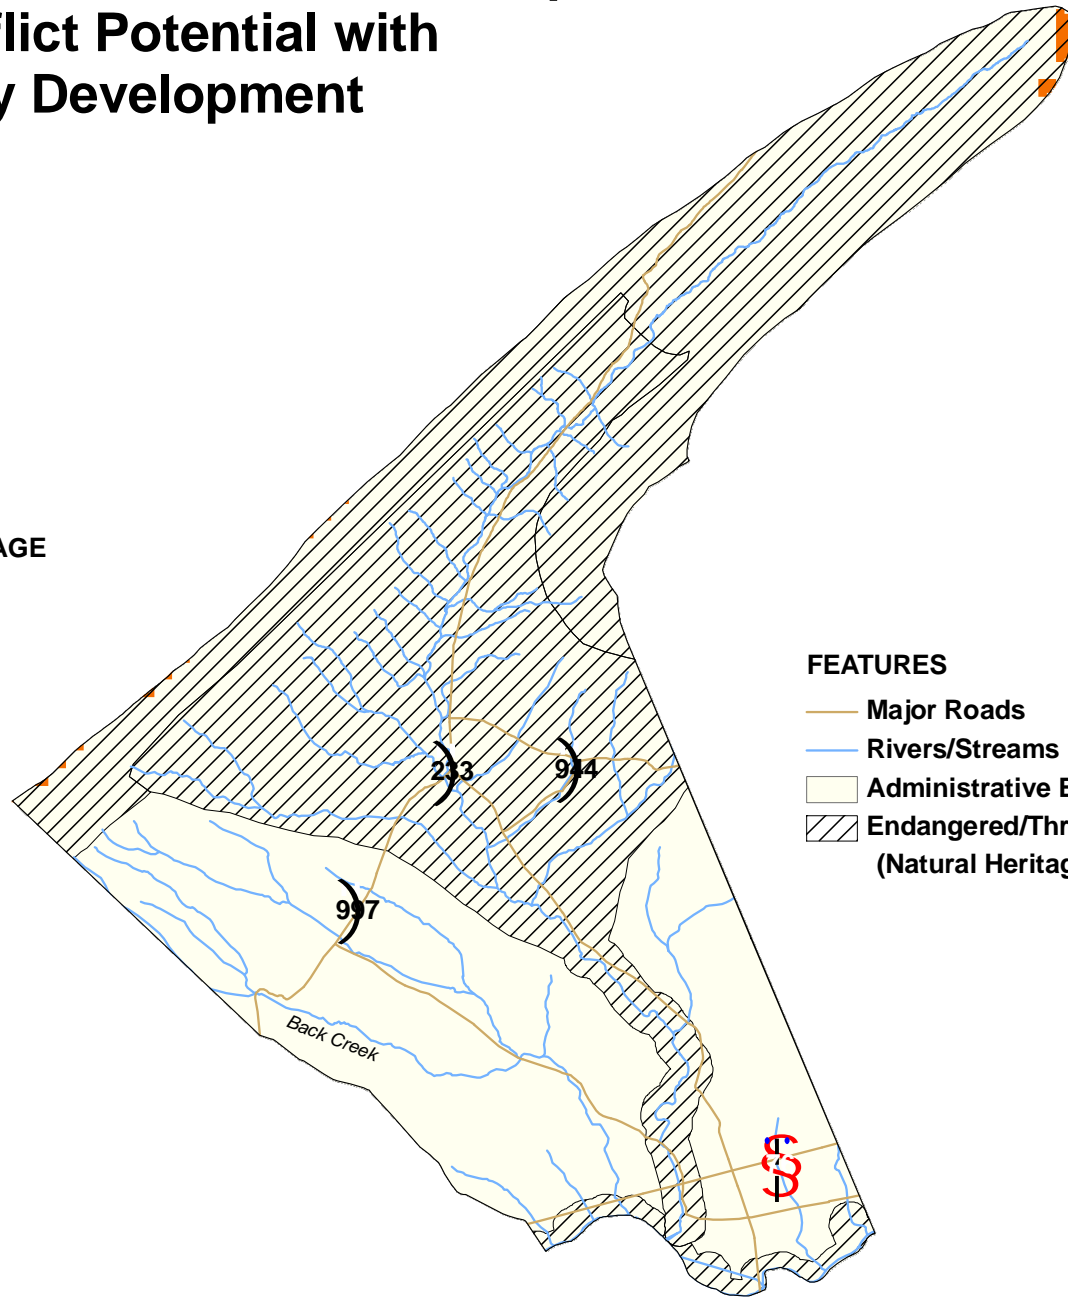

# Cumberland County, Lower Mifflin Township: Ecological Conflict Potential with Wind Energy Development

## CONFLICT INDEX\*

\*Acreage shown where applicable.

## FEATURES

-  Major Roads
-  Rivers/Streams
-  Administrative Boundary
-  Endangered/Threatened Species Occurrence (Natural Heritage Areas)