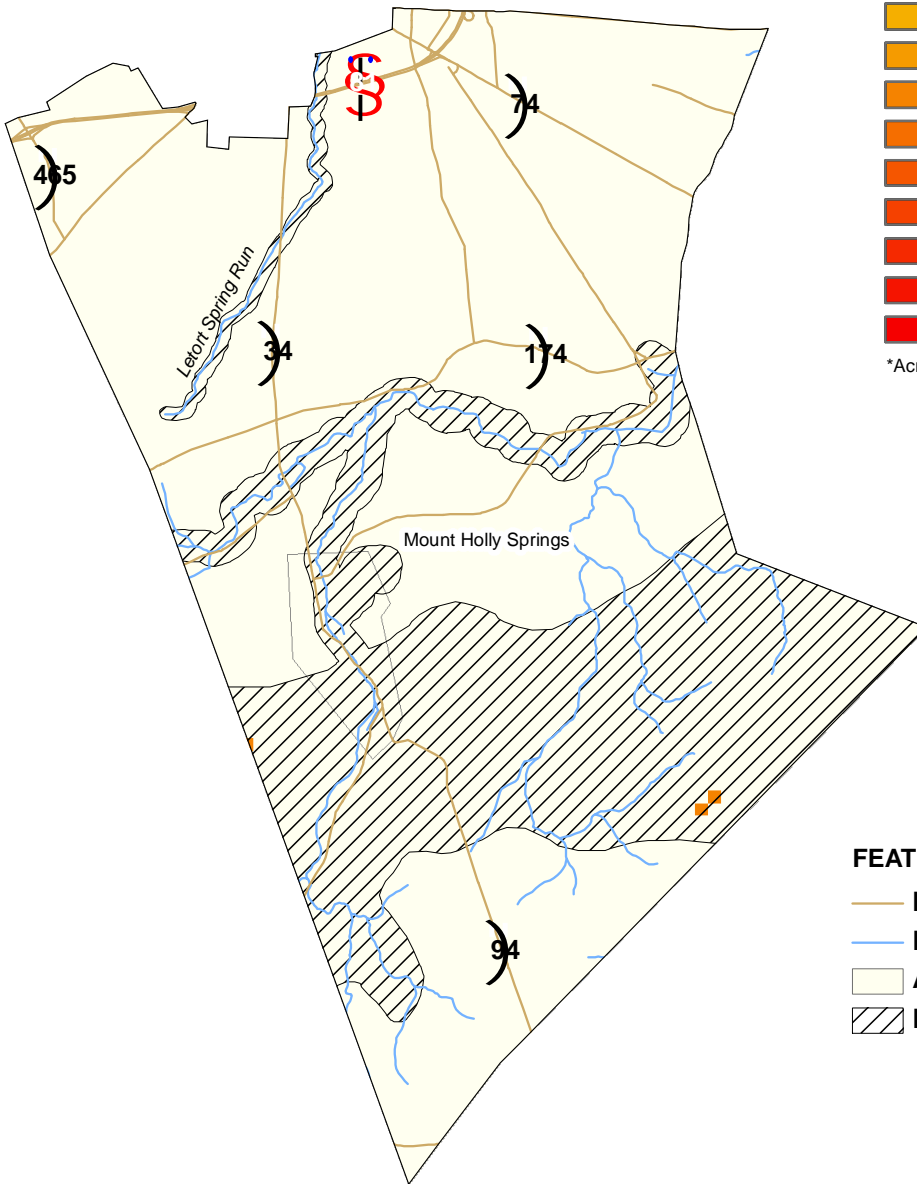

Cumberland County, South Middleton Township: Ecological Conflict Potential with Wind Energy Development

CONFLICT INDEX*

*Acreage shown where applicable.

FEATURES

-  Major Roads
-  Rivers/Streams
-  Administrative Boundary
-  Endangered/Threatened Species Occurrence (Natural Heritage Areas)

2