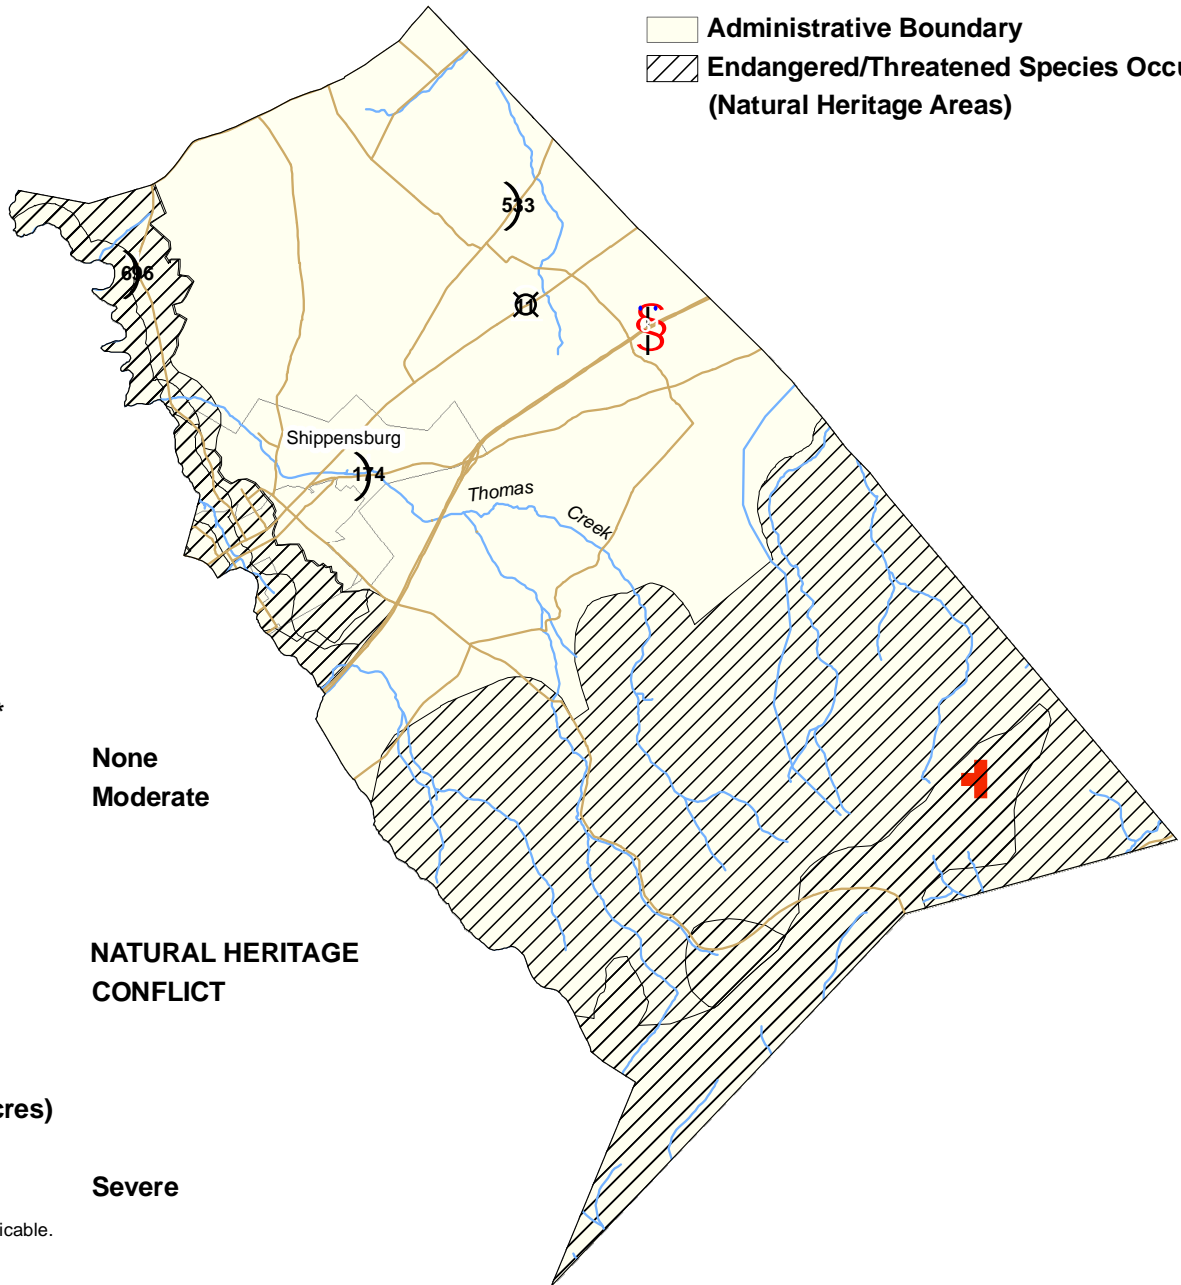

Cumberland County, Southampton Township: Ecological Conflict Potential with Wind Energy Development

FEATURES

-  Major Roads
-  Rivers/Streams
-  Administrative Boundary
-  Endangered/Threatened Species Occurrence (Natural Heritage Areas)

CONFLICT INDEX*

None
Moderate

NATURAL HERITAGE
CONFLICT

Severe

*Acreage shown where applicable.

2