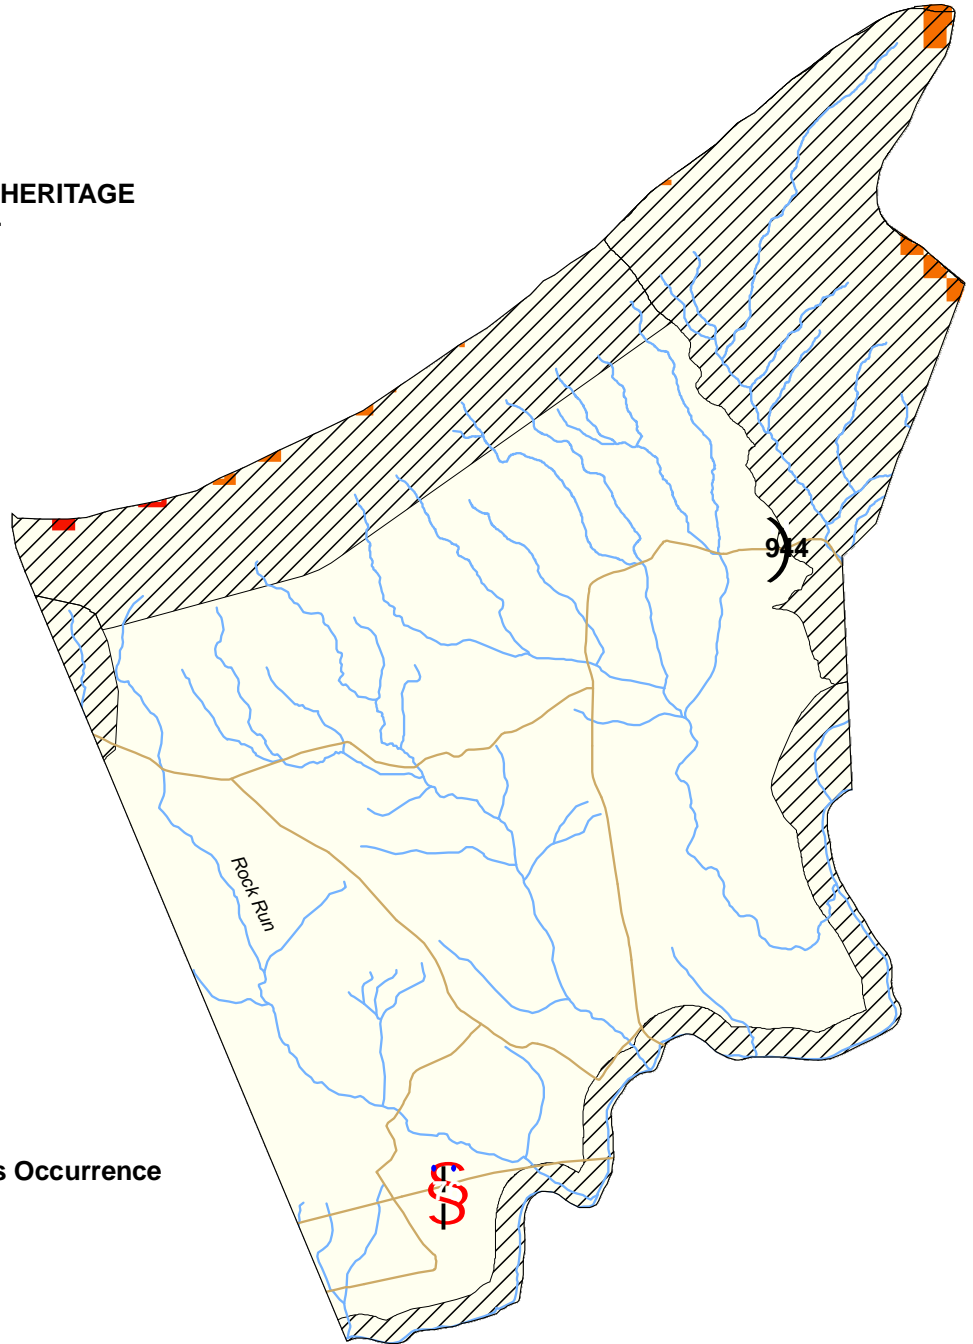

Cumberland County, Upper Frankford Township: Ecological Conflict Potential with Wind Energy Development

CONFLICT INDEX*

*Acreage shown where applicable.

FEATURES

-  Major Roads
-  Rivers/Streams
-  Administrative Boundary
-  Endangered/Threatened Species Occurrence (Natural Heritage Areas)

2