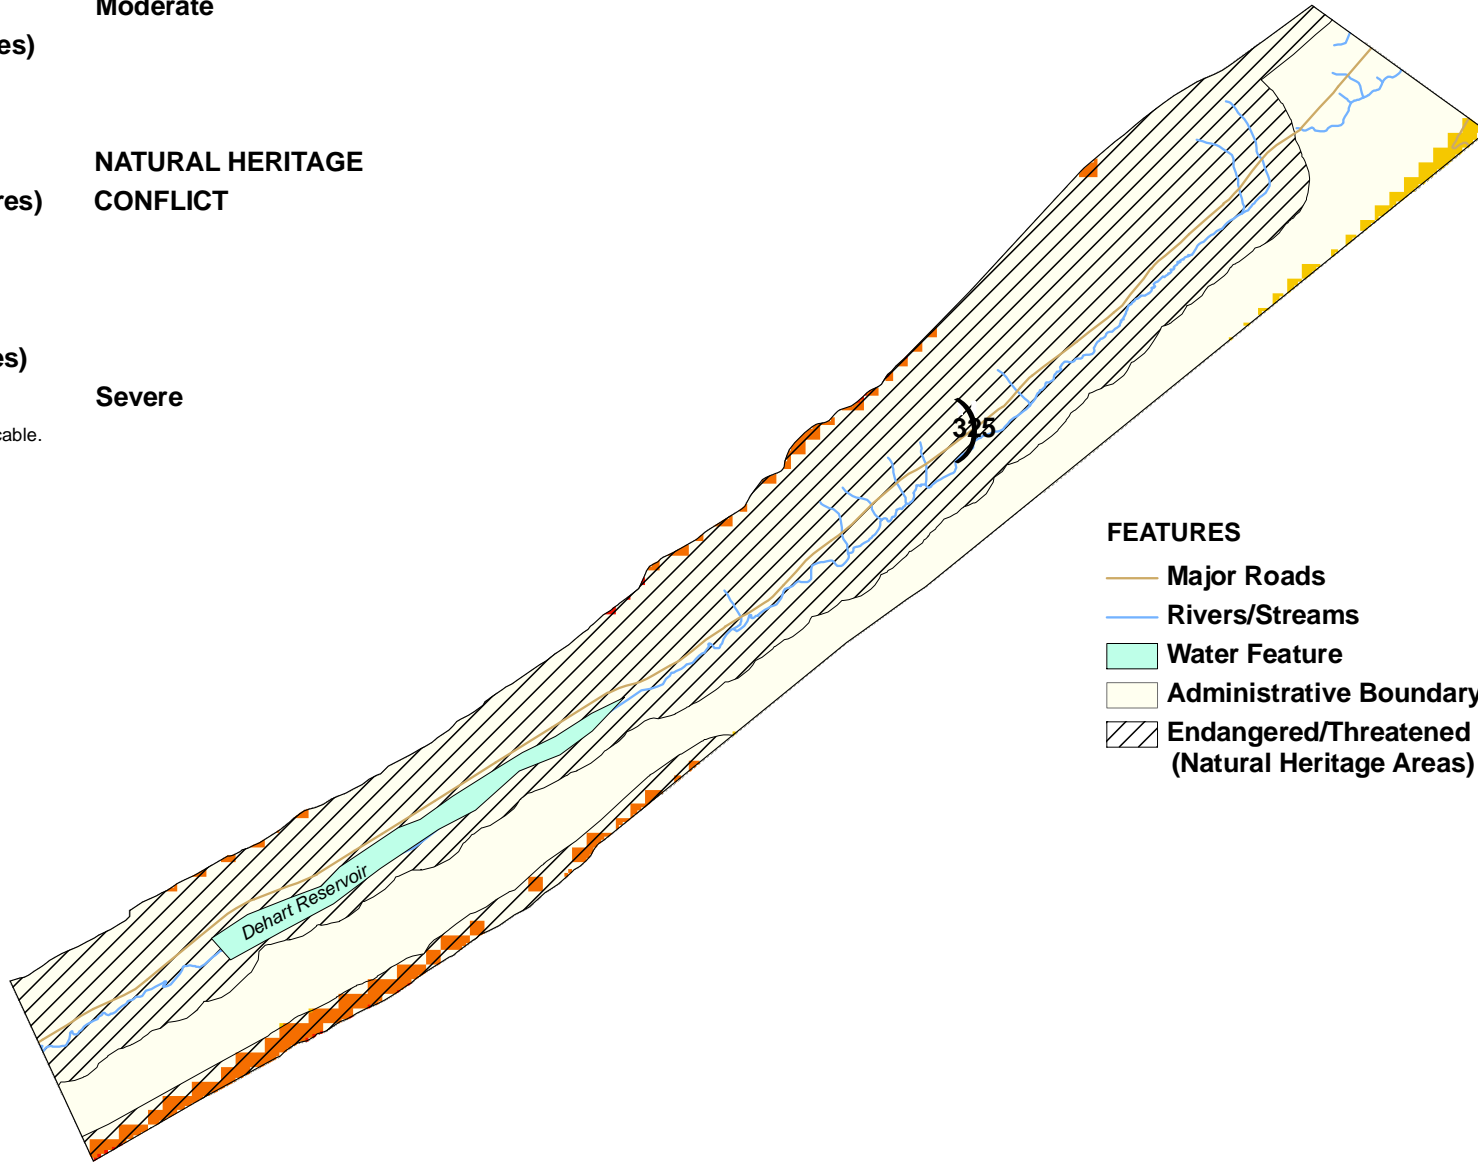

Dauphin County, Rush Township: Ecological Conflict Potential with Wind Energy Development

CONFLICT INDEX*

*Acreage shown where applicable.

FEATURES

- Major Roads
- Rivers/Streams
- Water Feature
- Administrative Boundary
- Endangered/Threatened Species Occurrence (Natural Heritage Areas)