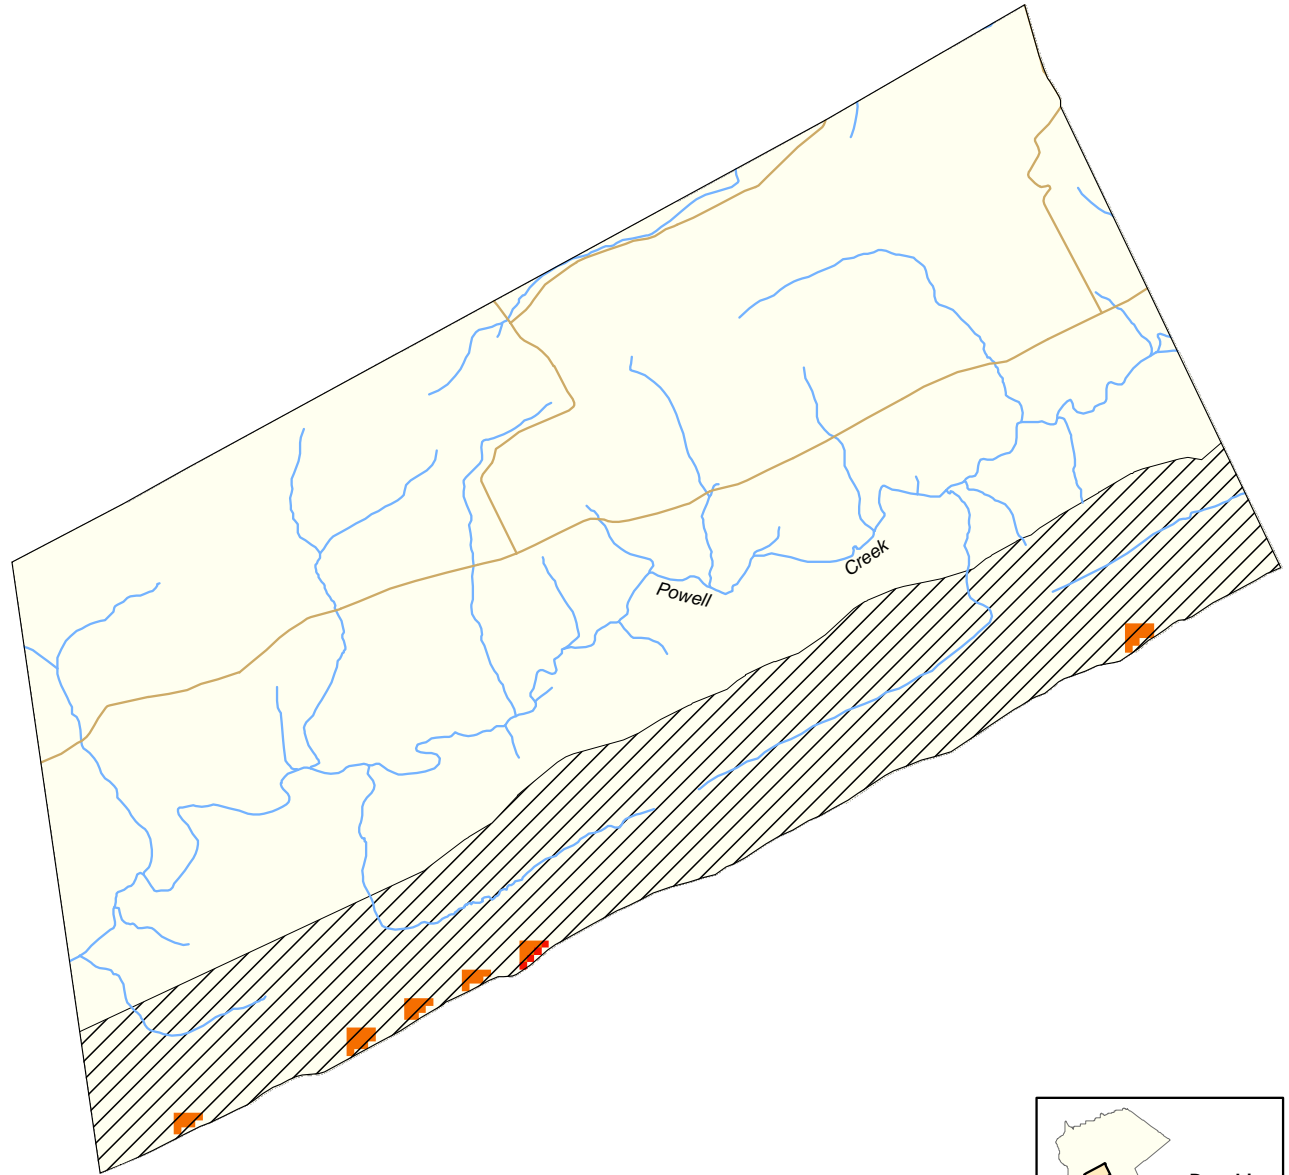

Dauphin County, Wayne Township: Ecological Conflict Potential with Wind Energy Development

CONFLICT INDEX*

*Acreage shown where applicable.

FEATURES

2