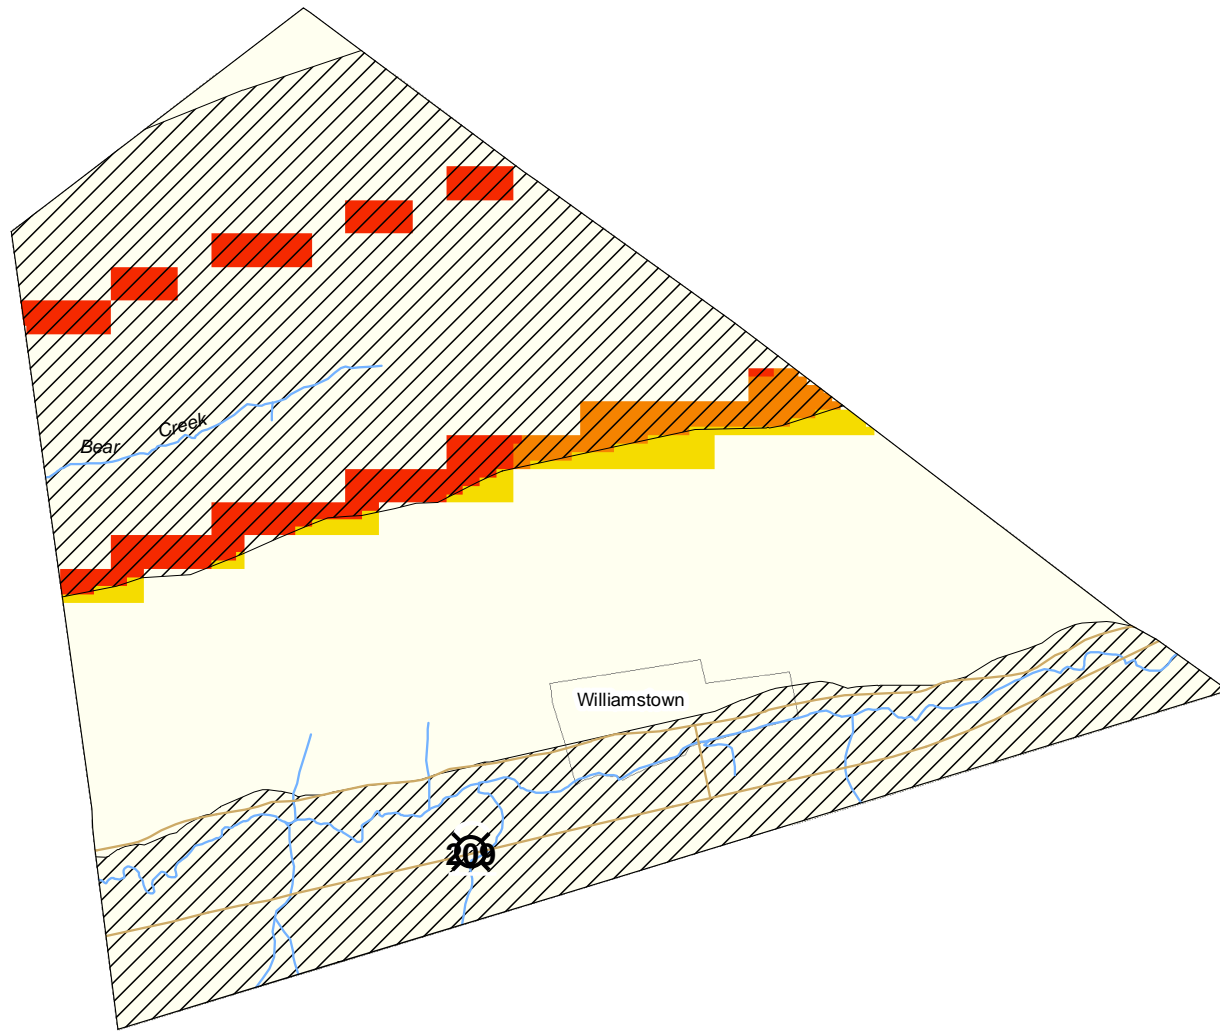

Dauphin County, Williams Township: Ecological Conflict Potential with Wind Energy Development

CONFLICT INDEX*

0		None
1	(97.6 acres)	Moderate
2		
3		
10		
11	(100.0 acres)	NATURAL HERITAGE CONFLICT
12		
13		
100		
101	(261.9 acres)	
102		
103		Severe

*Acreage shown where applicable.

FEATURES

- Major Roads
- Rivers/Streams
- Administrative Boundary
- ▨ Endangered/Threatened Species Occurrence (Natural Heritage Areas)

2