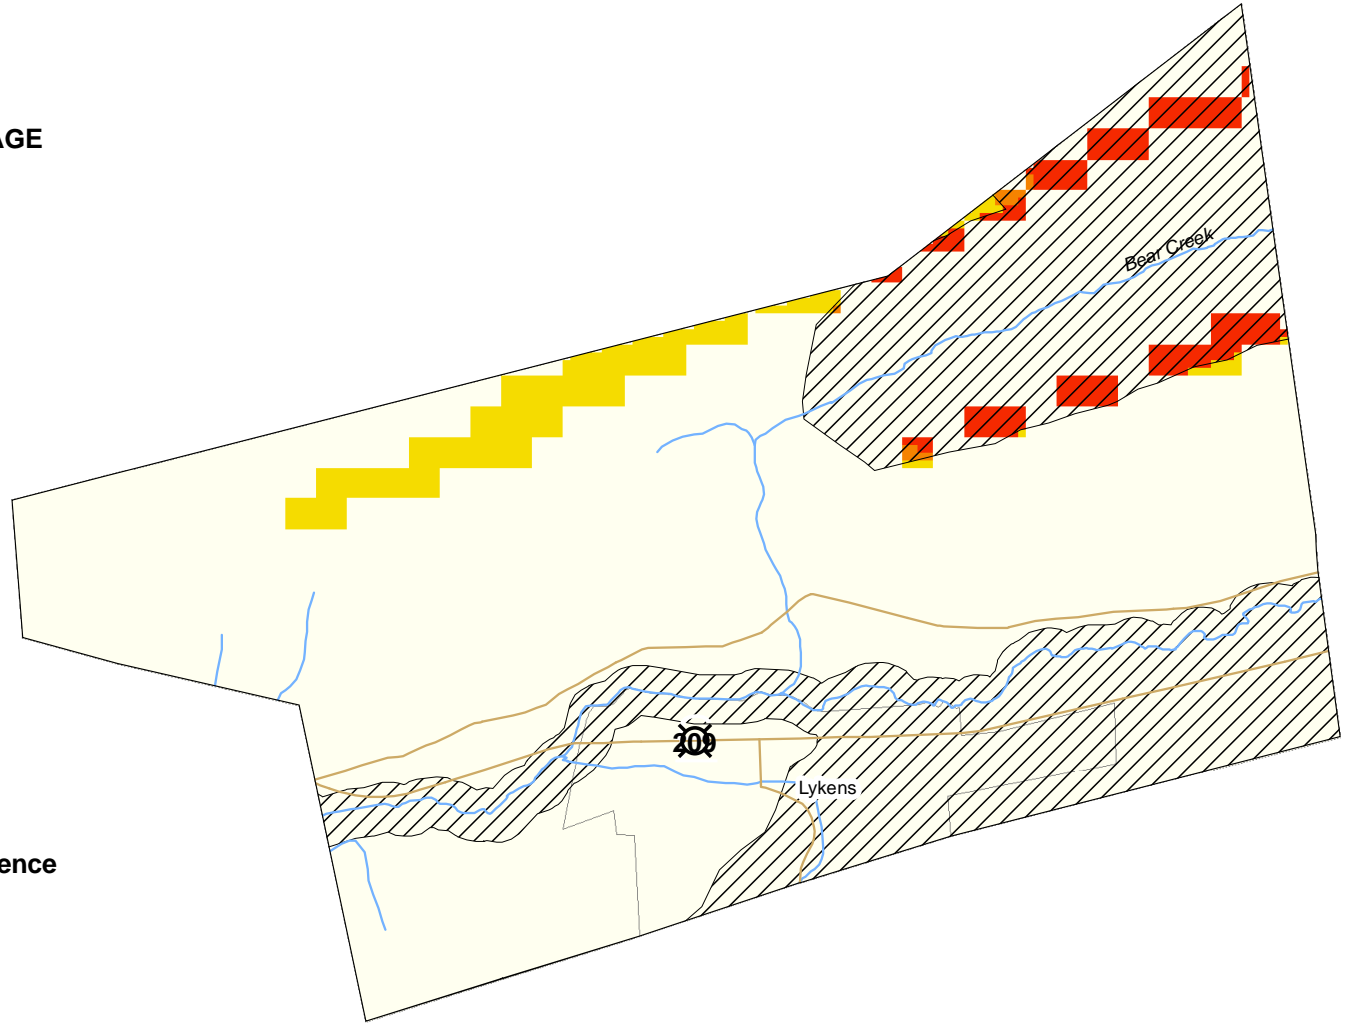

Dauphin County, Wisconsinisco Township: Ecological Conflict Potential with Wind Energy Development

CONFLICT INDEX*

*Acreage shown where applicable.

FEATURES

2