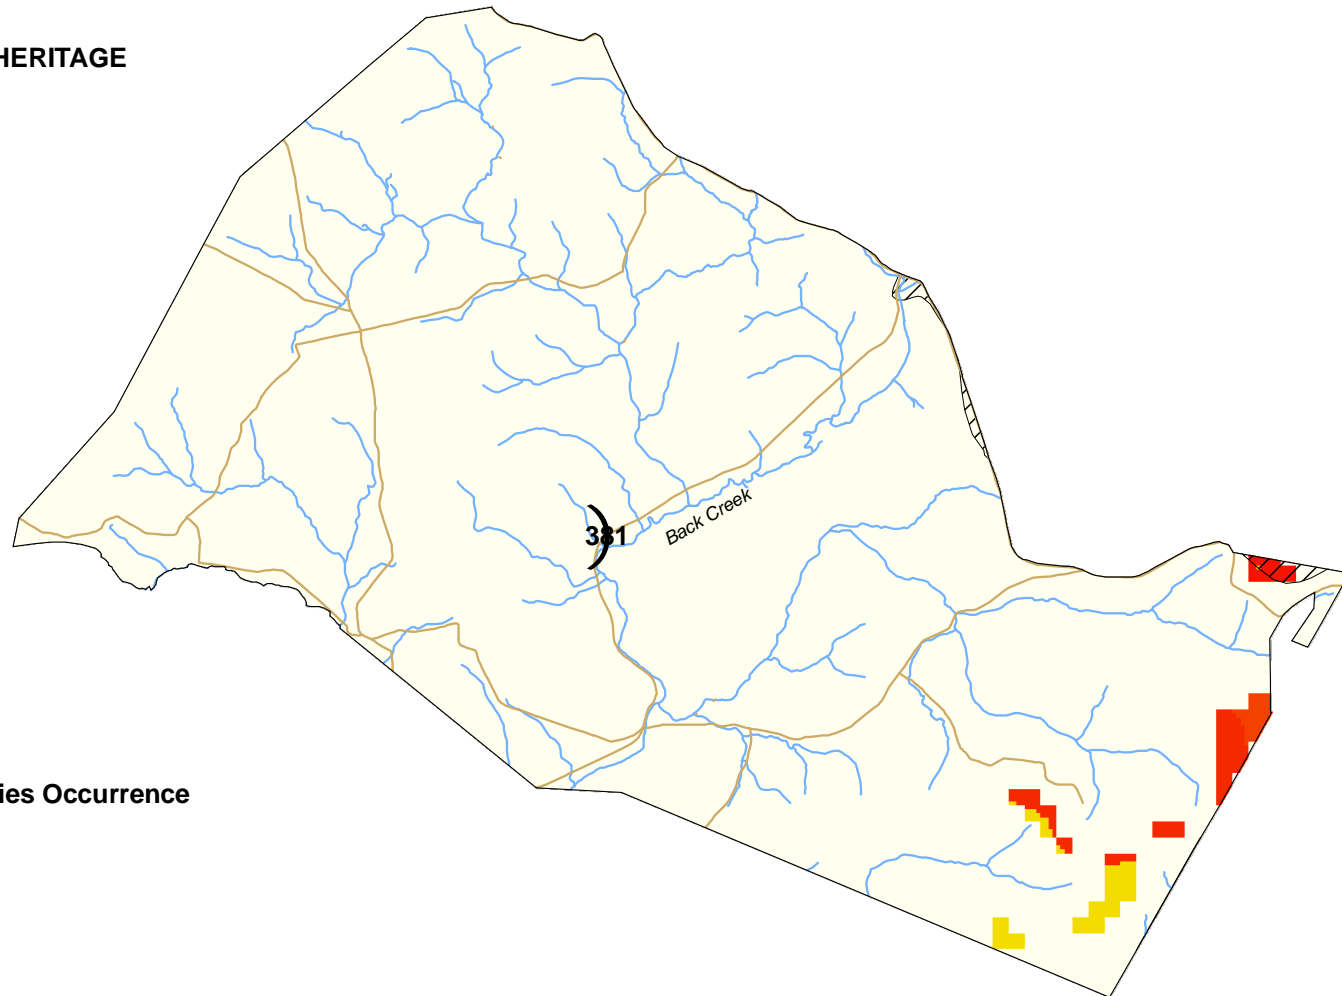

Fayette County, Saltlick Township: Ecological Conflict Potential with Wind Energy Development

CONFLICT INDEX*

*Acreage shown where applicable.

NATURAL HERITAGE CONFLICT

FEATURES

-  Major Roads
-  Rivers/Streams
-  Administrative Boundary
-  Endangered/Threatened Species Occurrence
(Natural Heritage Areas)