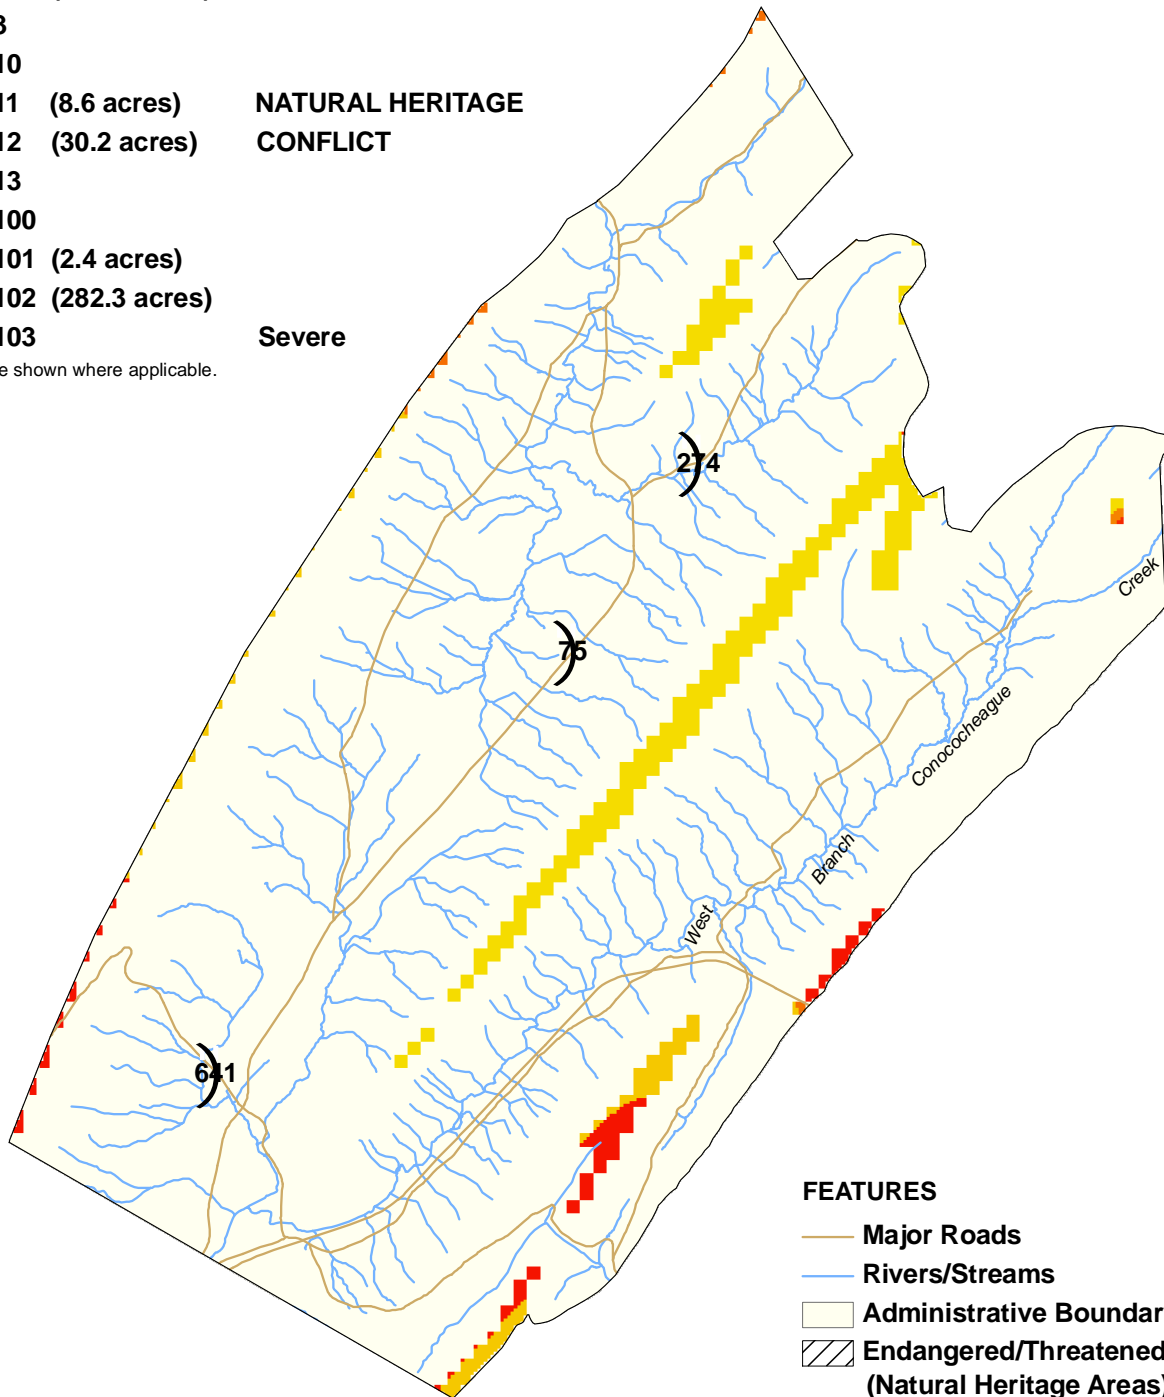

# Franklin County, Fannett Township: Ecological Conflict Potential with Wind Energy Development

## CONFLICT INDEX\*

\*Acreage shown where applicable.

## FEATURES

-  Major Roads
-  Rivers/Streams
-  Administrative Boundary
-  Endangered/Threatened Species Occurrence (Natural Heritage Areas)