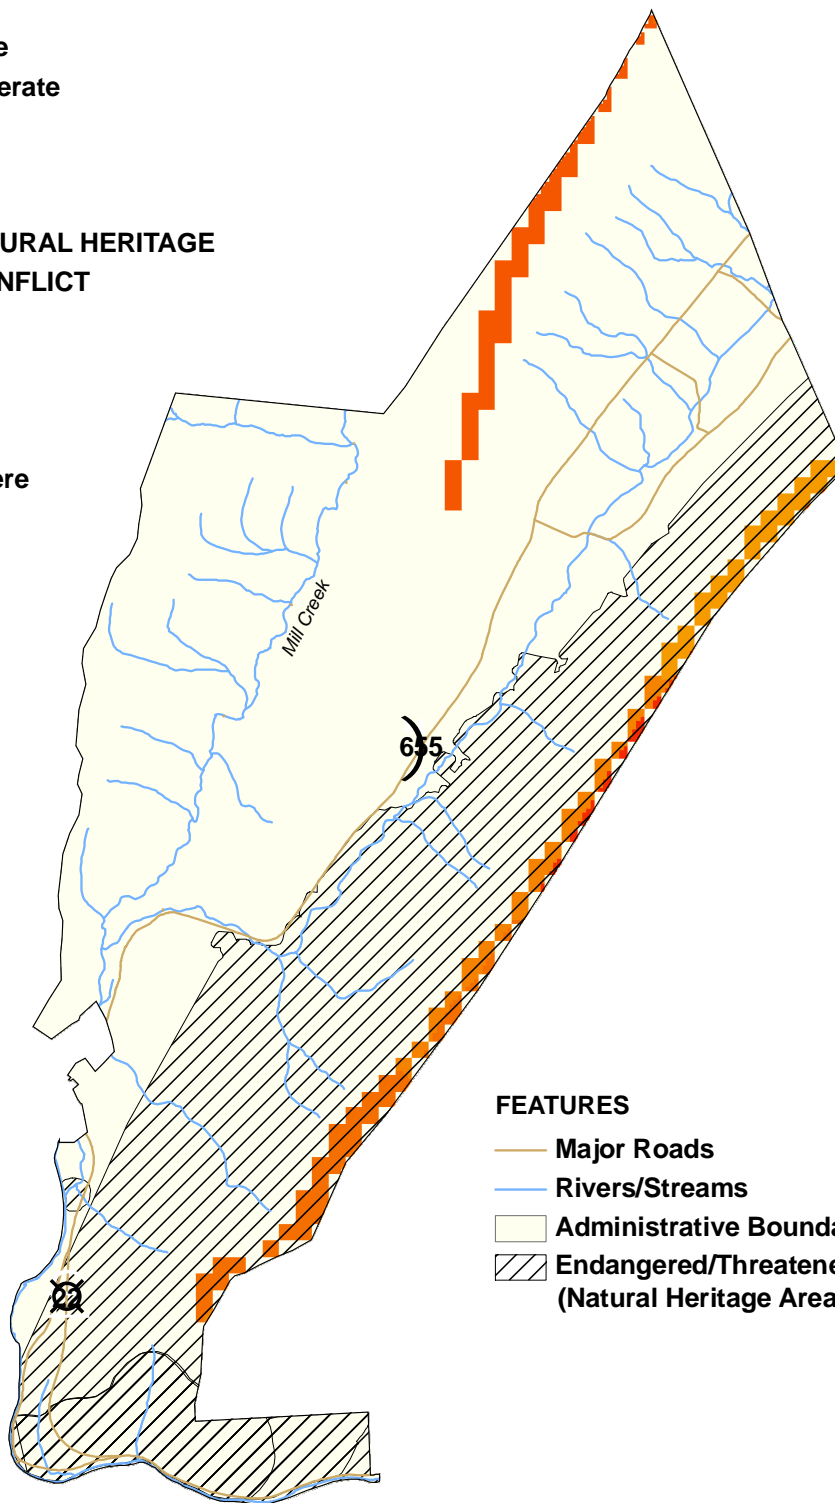

# Huntingdon County, Brady Township: Ecological Conflict Potential with Wind Energy Development

## CONFLICT INDEX\*

None  
Moderate  
**NATURAL HERITAGE  
CONFLICT**  
Severe

\*Acreage shown where applicable.

## FEATURES

- Major Roads
- Rivers/Streams
- Administrative Boundary
- ▨ Endangered/Threatened Species Occurrence (Natural Heritage Areas)