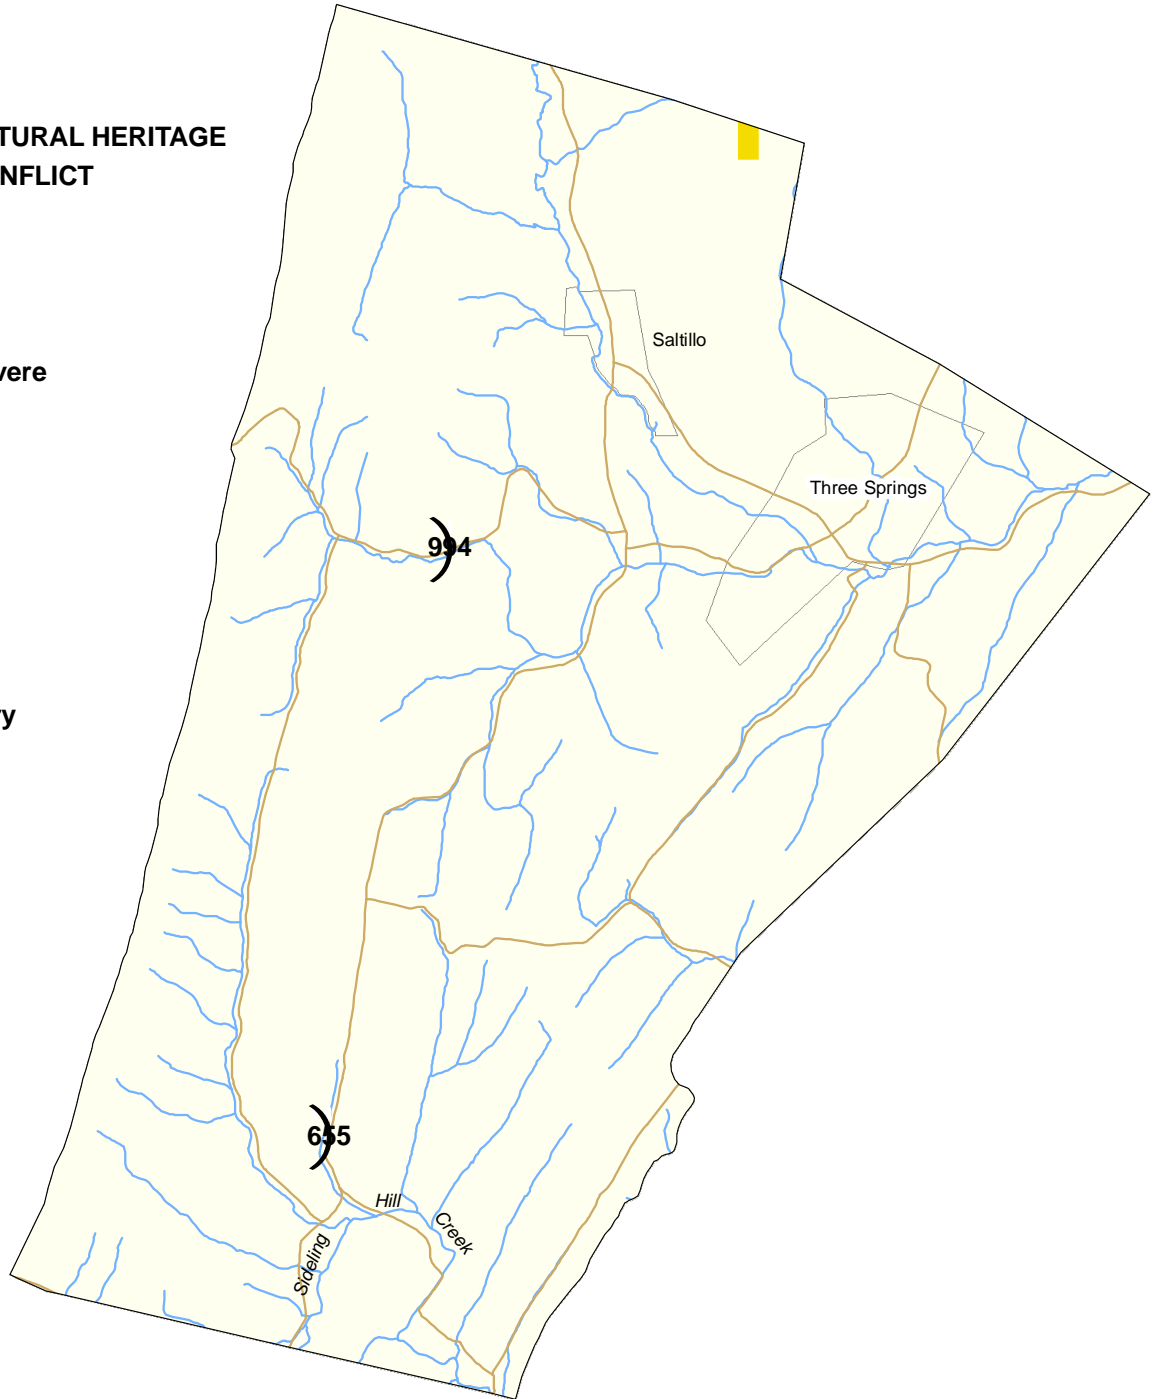

Huntingdon County, Clay Township: Ecological Conflict Potential with Wind Energy Development

CONFLICT INDEX*

NATURAL HERITAGE CONFLICT

Severe

*Acreage shown where applicable.

FEATURES

-  Major Roads
-  Rivers/Streams
-  Administrative Boundary

2