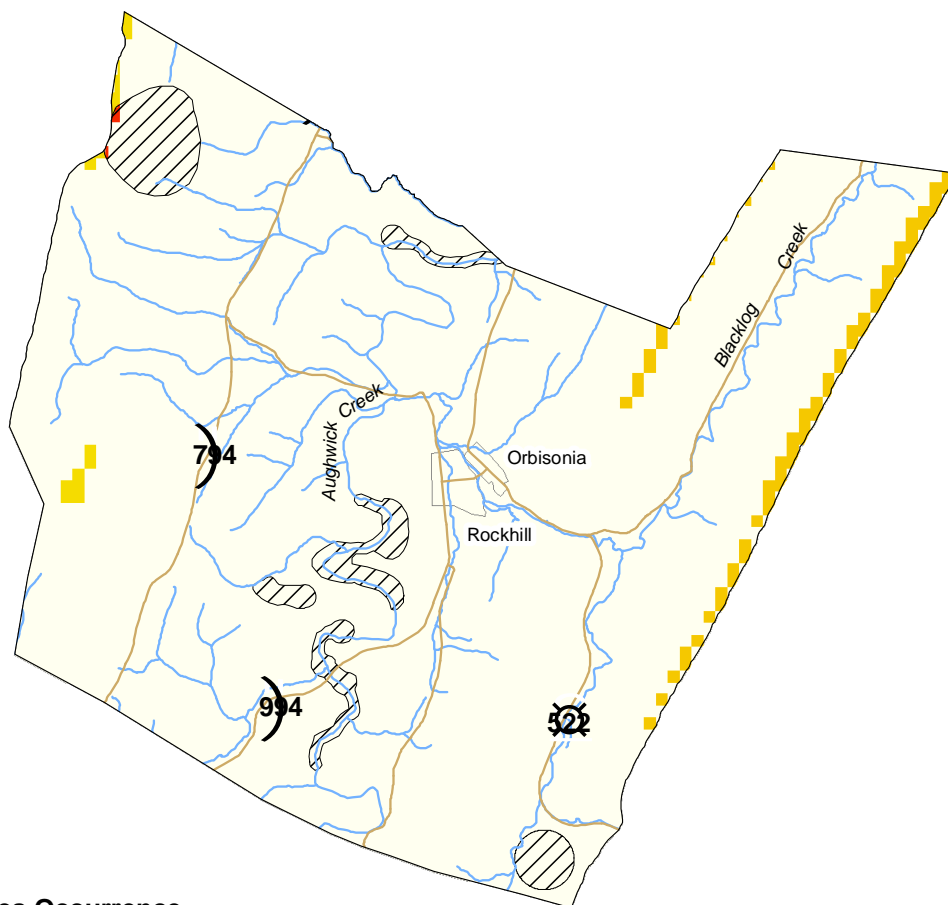

# Huntingdon County, Cromwell Township: Ecological Conflict Potential with Wind Energy Development

## CONFLICT INDEX\*

\*Acreage shown where applicable.

## FEATURES

-  Major Roads
-  Rivers/Streams
-  Administrative Boundary
-  Endangered/Threatened Species Occurrence (Natural Heritage Areas)

# 2

Map: S. Zeglin, 6/20/08