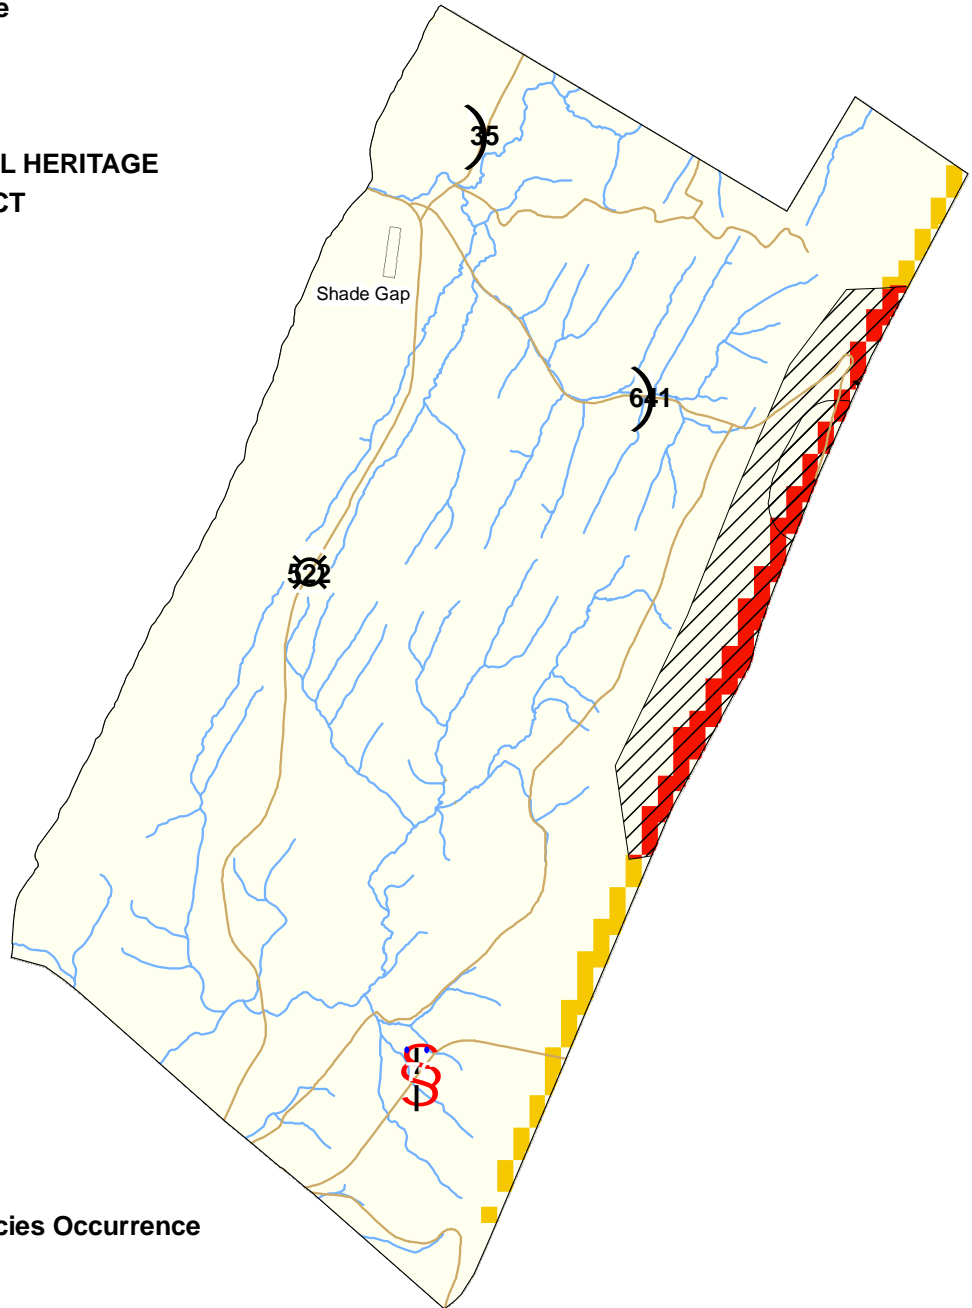

Huntingdon County, Dublin Township: Ecological Conflict Potential with Wind Energy Development

CONFLICT INDEX*

None
Moderate
**NATURAL HERITAGE
CONFLICT**
Severe

*Acreage shown where applicable.

FEATURES

-  Major Roads
-  Rivers/Streams
-  Administrative Boundary
-  Endangered/Threatened Species Occurrence (Natural Heritage Areas)

2