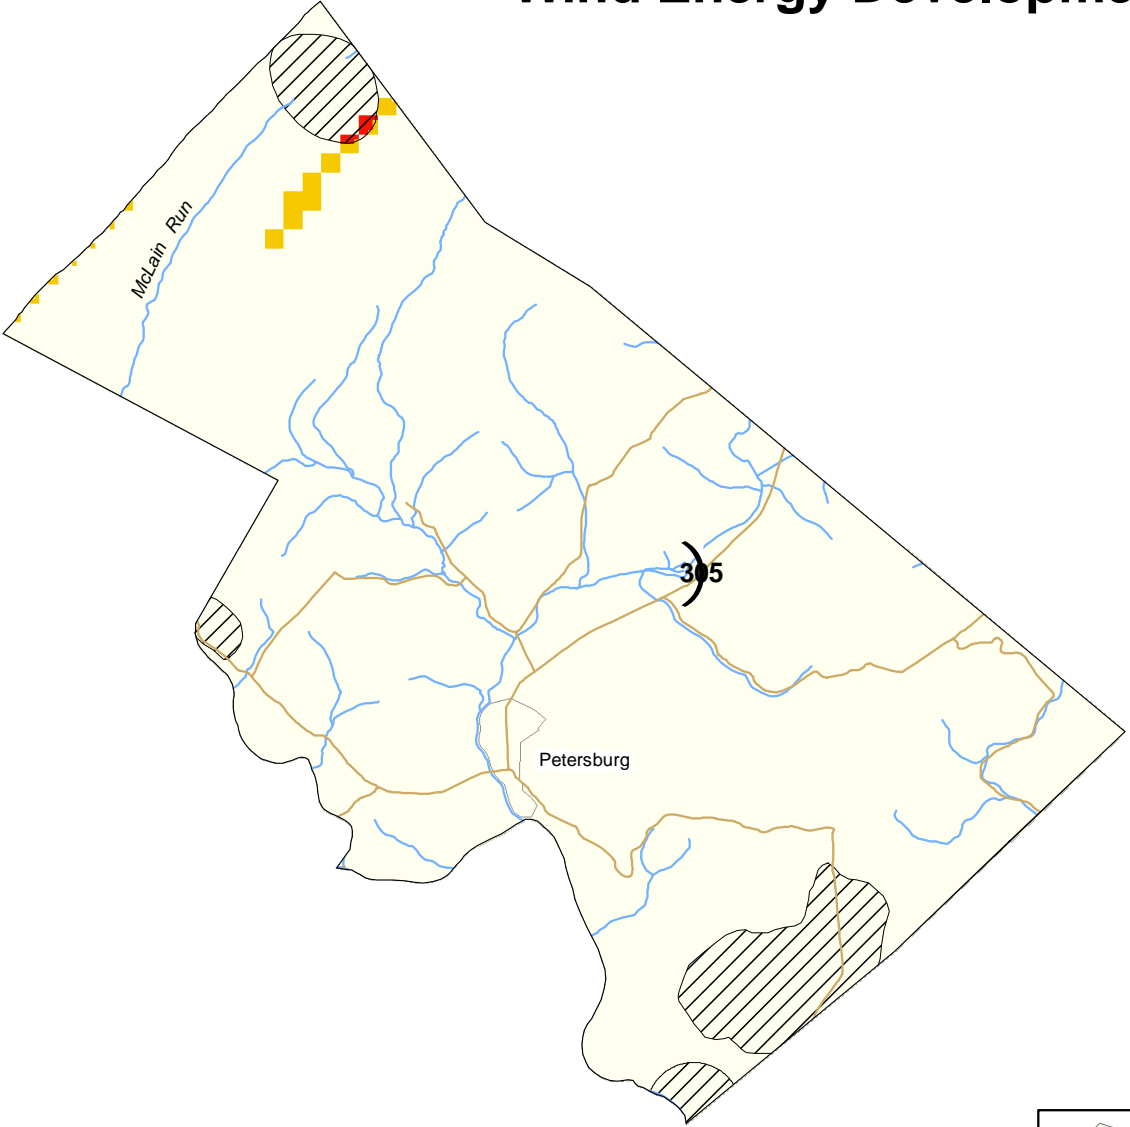

Huntingdon County, Logan Township: Ecological Conflict Potential with Wind Energy Development

CONFLICT INDEX*

None
Moderate

**NATURAL HERITAGE
CONFLICT**

Severe

*Acreage shown where applicable.

FEATURES

- Major Roads
- Rivers/Streams
- Administrative Boundary
- Endangered/Threatened Species Occurrence (Natural Heritage Areas)