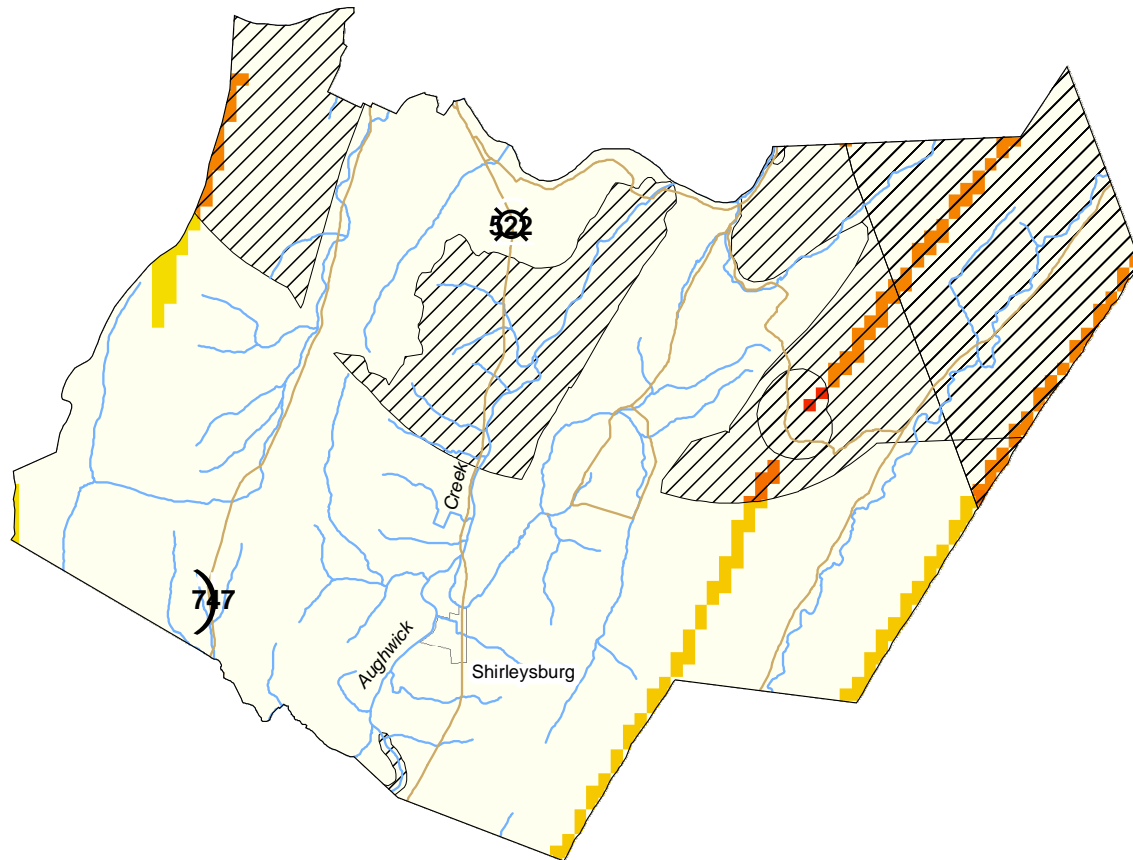

Huntingdon County, Shirley Township: Ecological Conflict Potential with Wind Energy Development

CONFLICT INDEX*

*Acreage shown where applicable.

FEATURES

-  Major Roads
-  Rivers/Streams
-  Administrative Boundary
-  Endangered/Threatened Species Occurrence (Natural Heritage Areas)