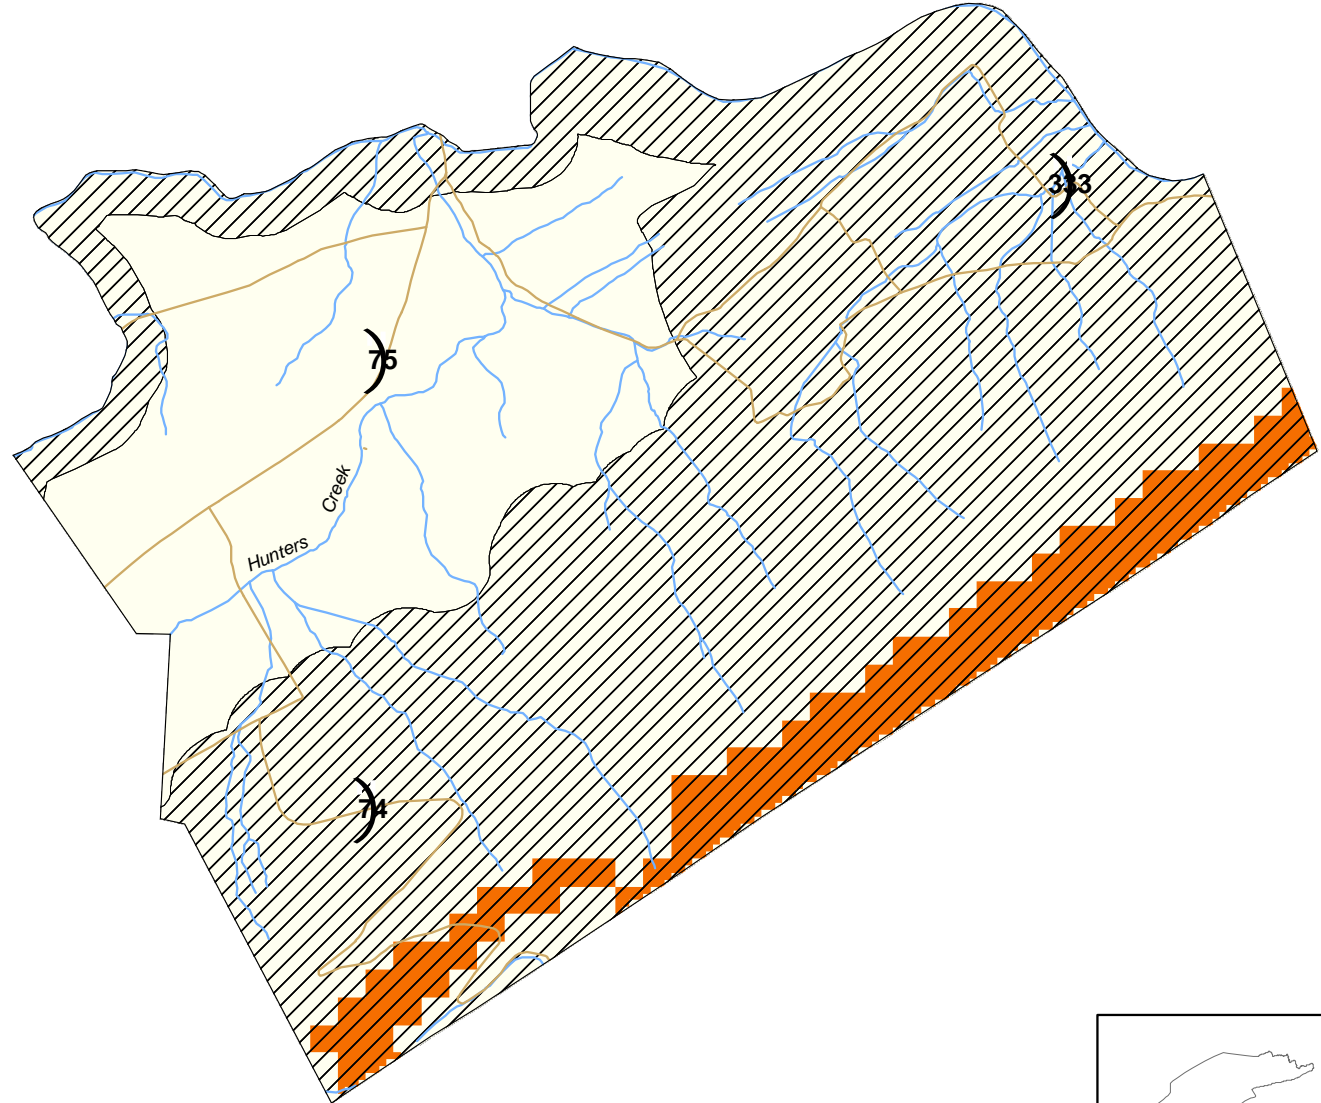

Juniata County, Turbett Township: Ecological Conflict Potential with Wind Energy Development

CONFLICT INDEX*

*Acreage shown where applicable.

FEATURES

-  Major Roads
-  Rivers/Streams
-  Administrative Boundary
-  Endangered/Threatened Species Occurrence (Natural Heritage Areas)

2