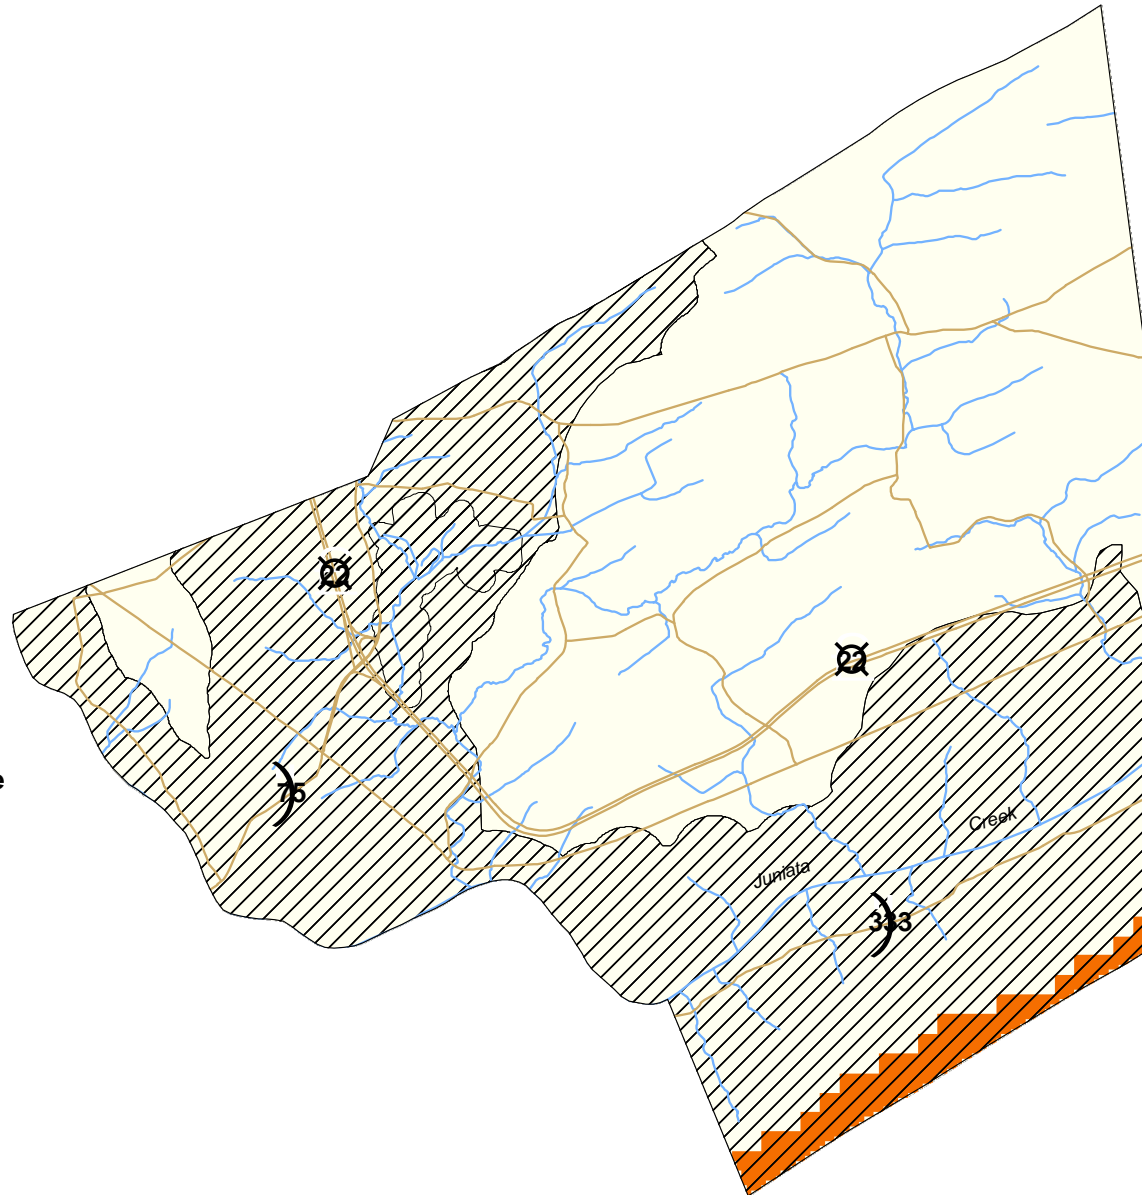

Juniata County, Walker Township: Ecological Conflict Potential with Wind Energy Development

CONFLICT INDEX*

(413.9 acres)

*Acreage shown where applicable.

FEATURES

-  Major Roads
-  Rivers/Streams
-  Administrative Boundary
-  Endangered/Threatened Species Occurrence (Natural Heritage Areas)