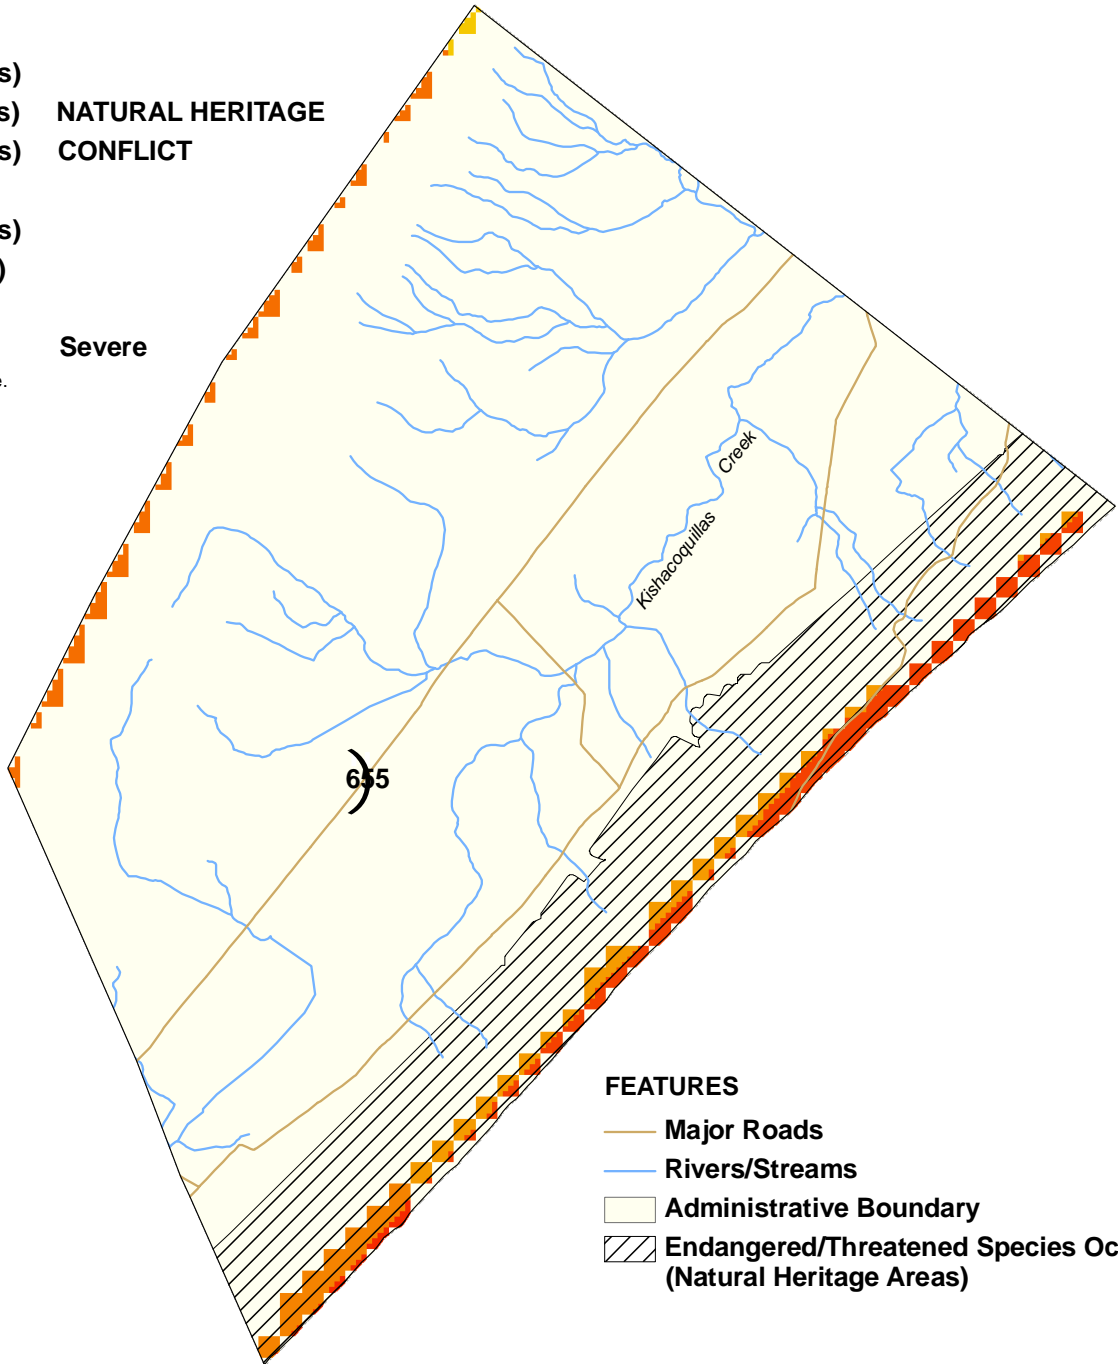

Mifflin County, Menno Township: Ecological Conflict Potential with Wind Energy Development

CONFLICT INDEX*

*Acreage shown where applicable.

FEATURES

-  Major Roads
-  Rivers/Streams
-  Administrative Boundary
-  Endangered/Threatened Species Occurrence (Natural Heritage Areas)