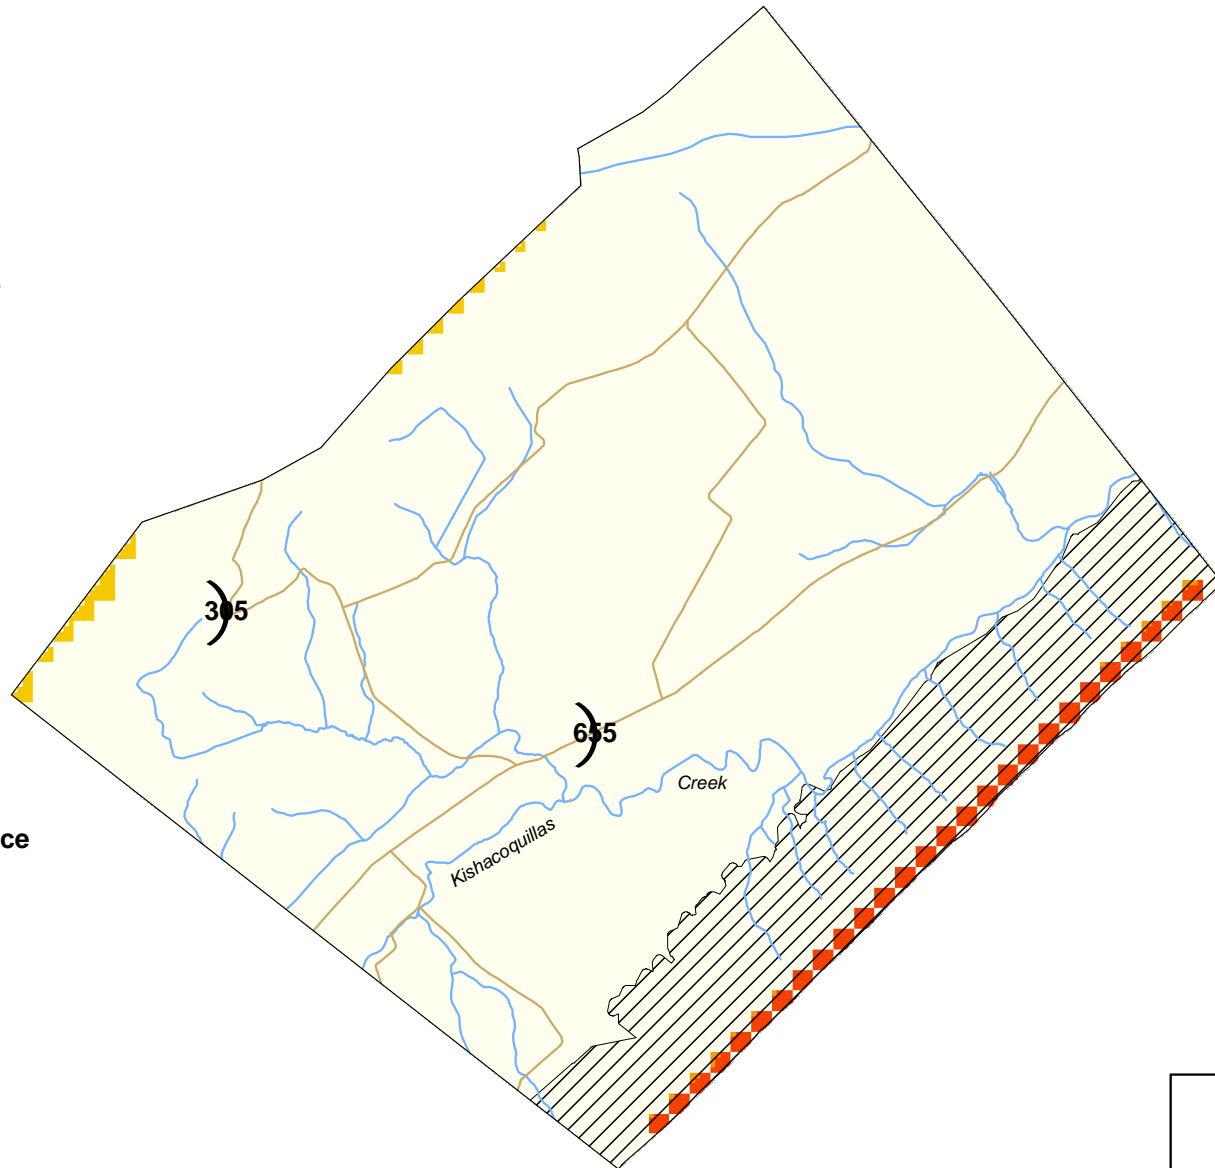

# Mifflin County, Union Township: Ecological Conflict Potential with Wind Energy Development

## CONFLICT INDEX\*

\*Acreage shown where applicable.

## FEATURES

- Major Roads
- Rivers/Streams
- Administrative Boundary
- ▨ Endangered/Threatened Species Occurrence (Natural Heritage Areas)