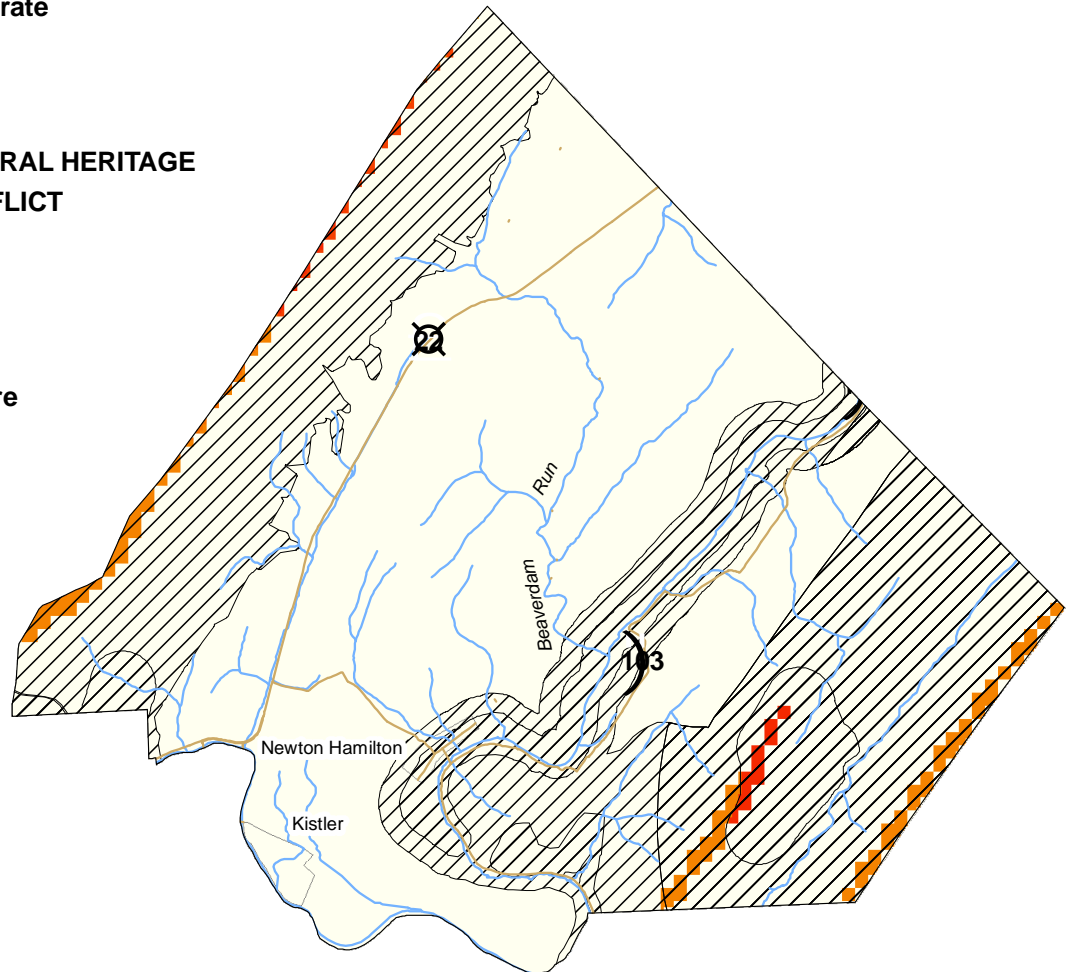

Mifflin County, Wayne Township: Ecological Conflict Potential with Wind Energy Development

CONFLICT INDEX*

*Acreage shown where applicable.

FEATURES

-  Major Roads
-  Rivers/Streams
-  Administrative Boundary
-  Endangered/Threatened Species Occurrence (Natural Heritage Areas)