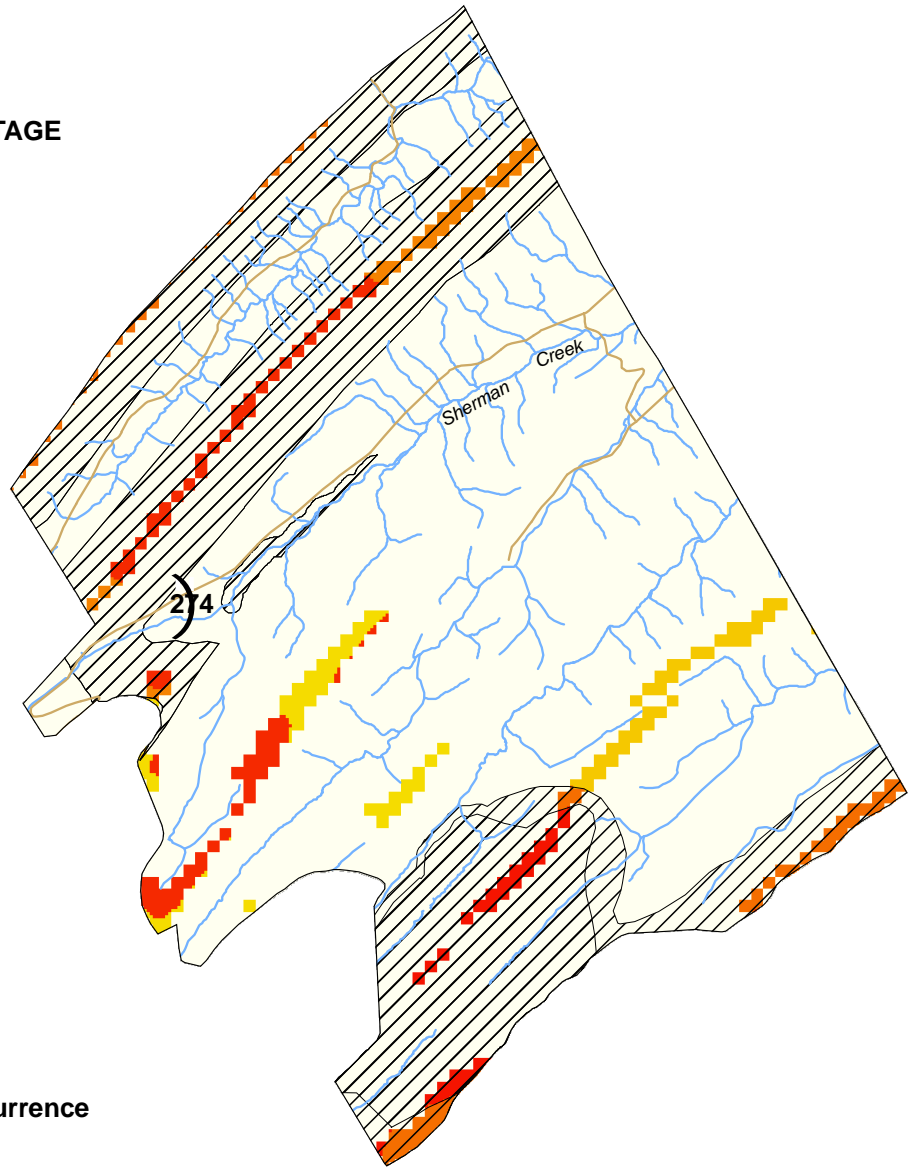

Perry County, Toboynne Township: Ecological Conflict Potential with Wind Energy Development

CONFLICT INDEX*

*Acreage shown where applicable.

FEATURES

-  Major Roads
-  Rivers/Streams
-  Administrative Boundary
-  Endangered/Threatened Species Occurrence (Natural Heritage Areas)

2