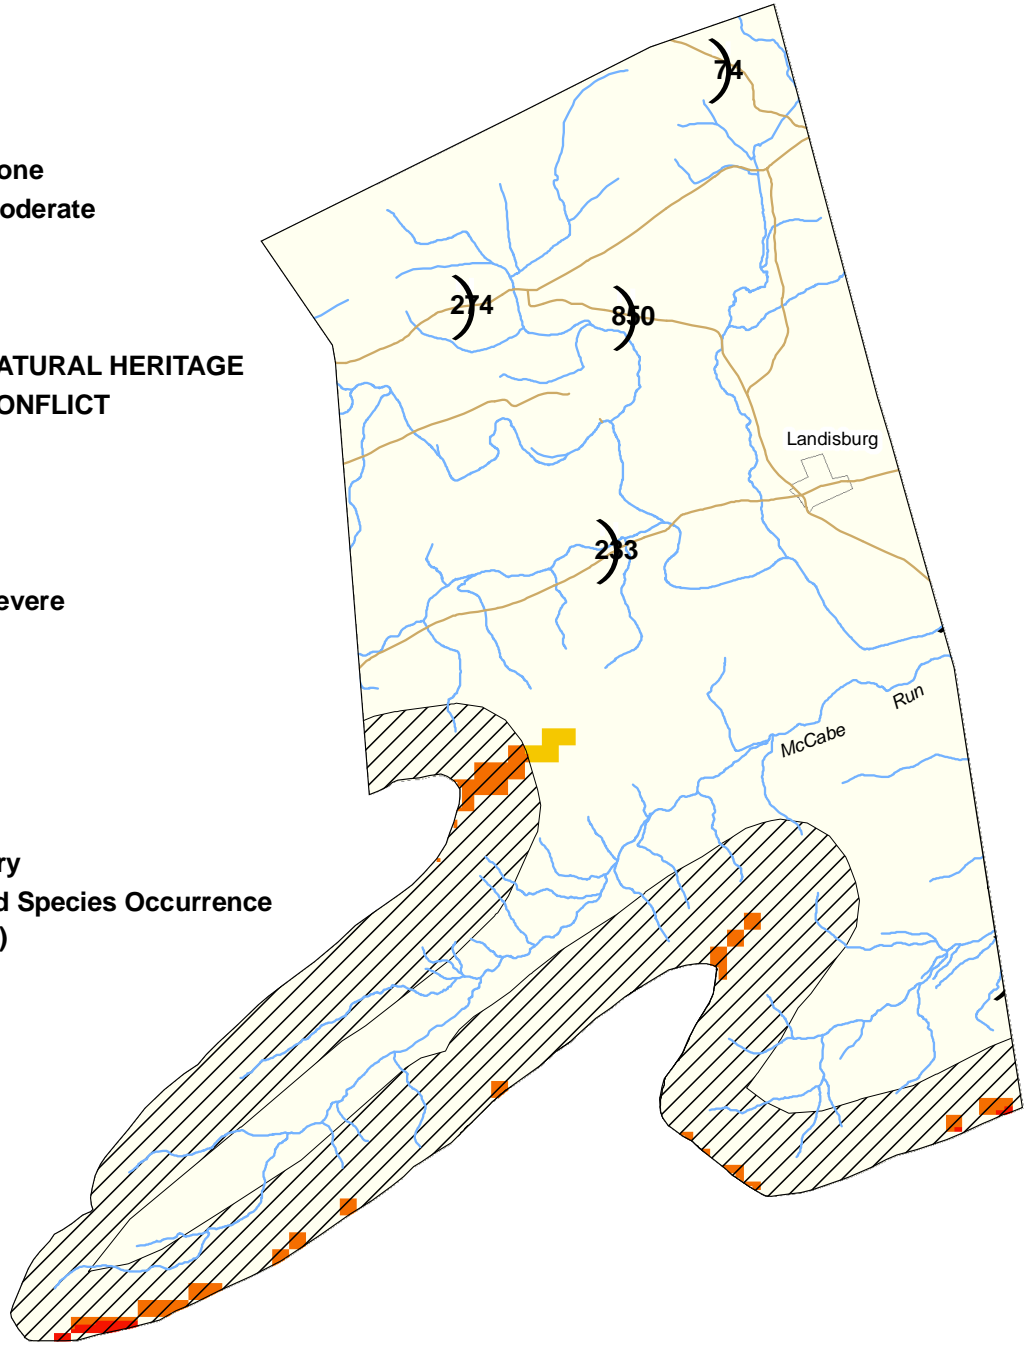

Perry County, Tyrone Township: Ecological Conflict Potential with Wind Energy Development

CONFLICT INDEX*

*Acreage shown where applicable.

FEATURES

2