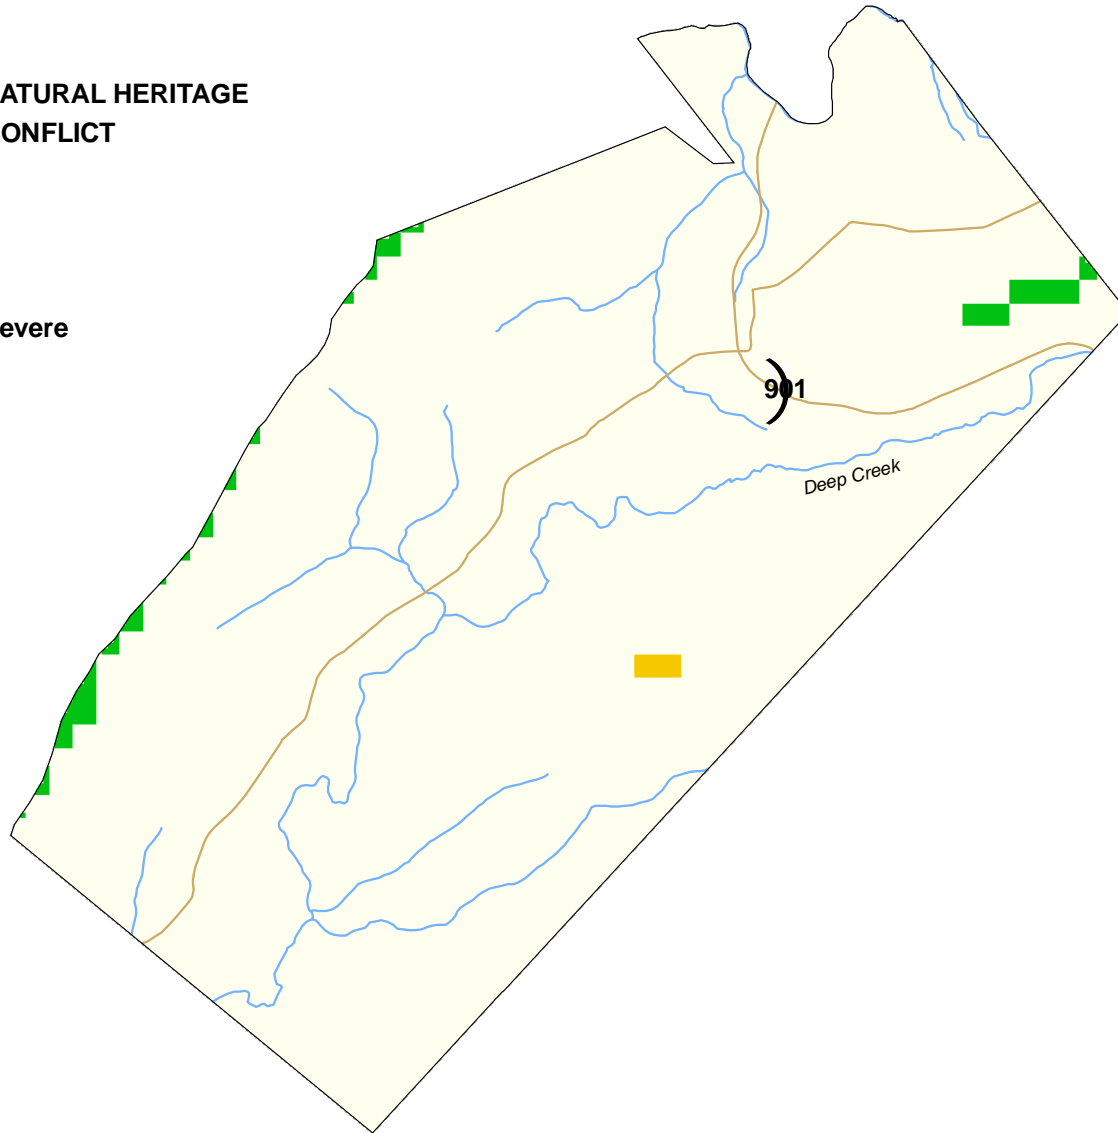

Schuykill County, Barry Township: Ecological Conflict Potential with Wind Energy Development

CONFLICT INDEX*

None
Moderate

NATURAL HERITAGE CONFLICT

Severe

*Acreage shown where applicable.

FEATURES

- Major Roads
- Rivers/Streams
- Administrative Boundary