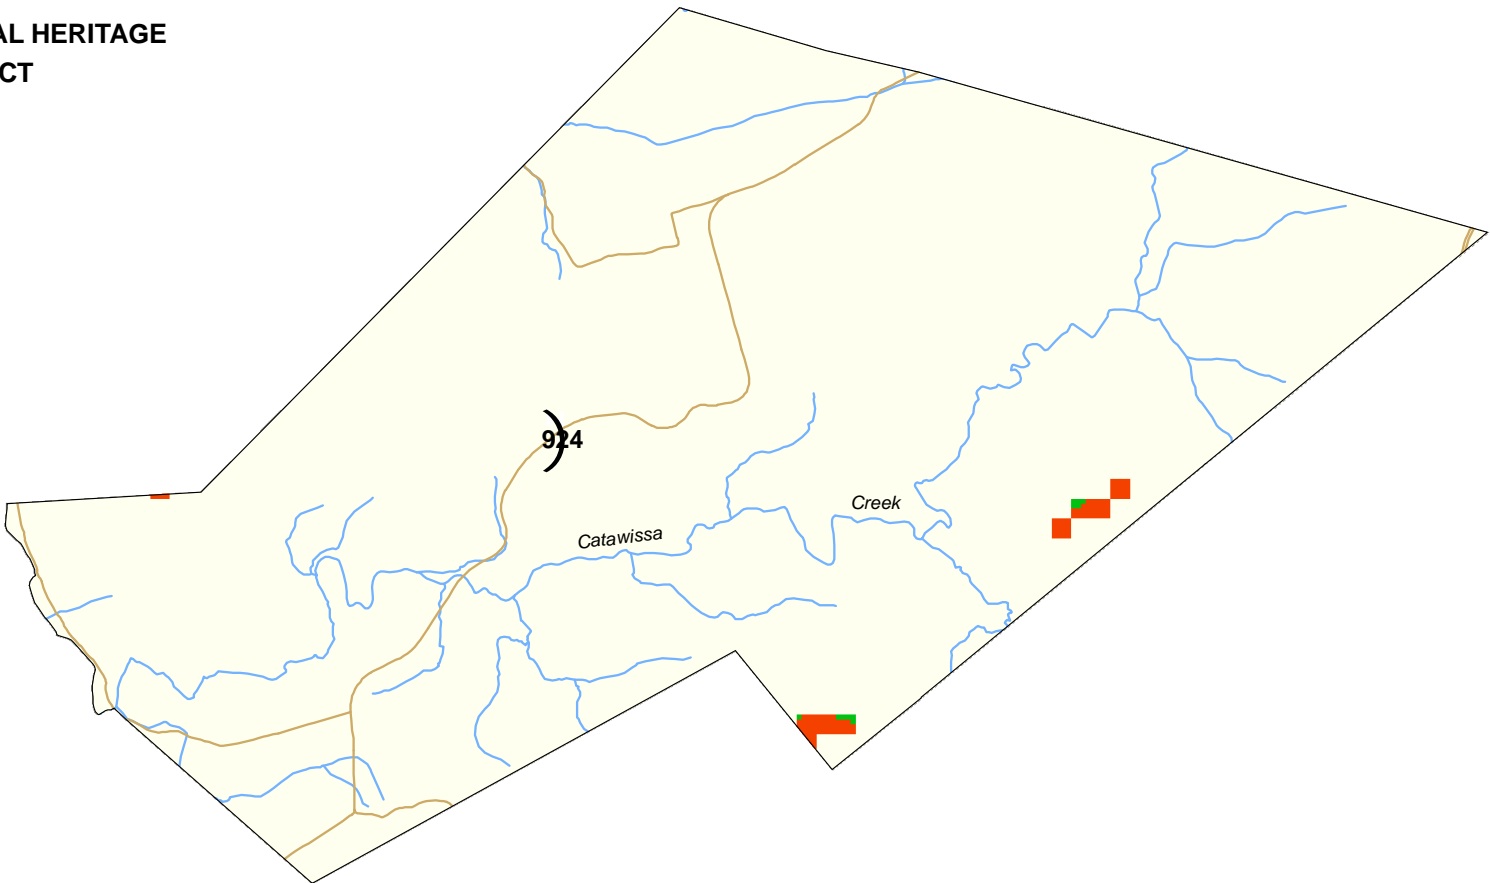

Schuykill County, East Union Township: Ecological Conflict Potential with Wind Energy Development

CONFLICT INDEX*

None
Moderate

**NATURAL HERITAGE
CONFLICT**

Severe

*Acreage shown where applicable.

FEATURES

- Major Roads
- Rivers/Streams
- Administrative Boundary

2