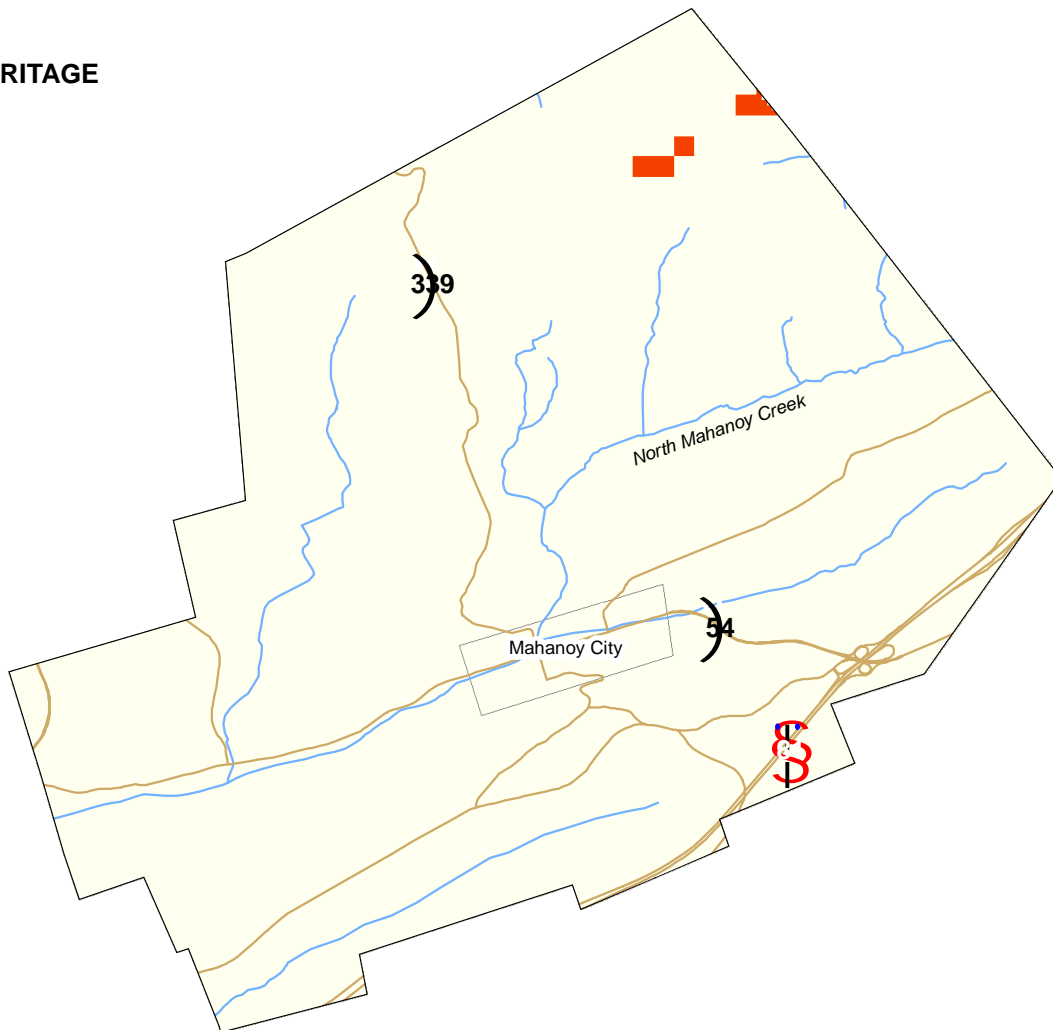

Schuykill County, Mahanoy Township: Ecological Conflict Potential with Wind Energy Development

CONFLICT INDEX*

None
Moderate

NATURAL HERITAGE CONFLICT

Severe

*Acreage shown where applicable.

FEATURES

- Major Roads
- Rivers/Streams
- Administrative Boundary