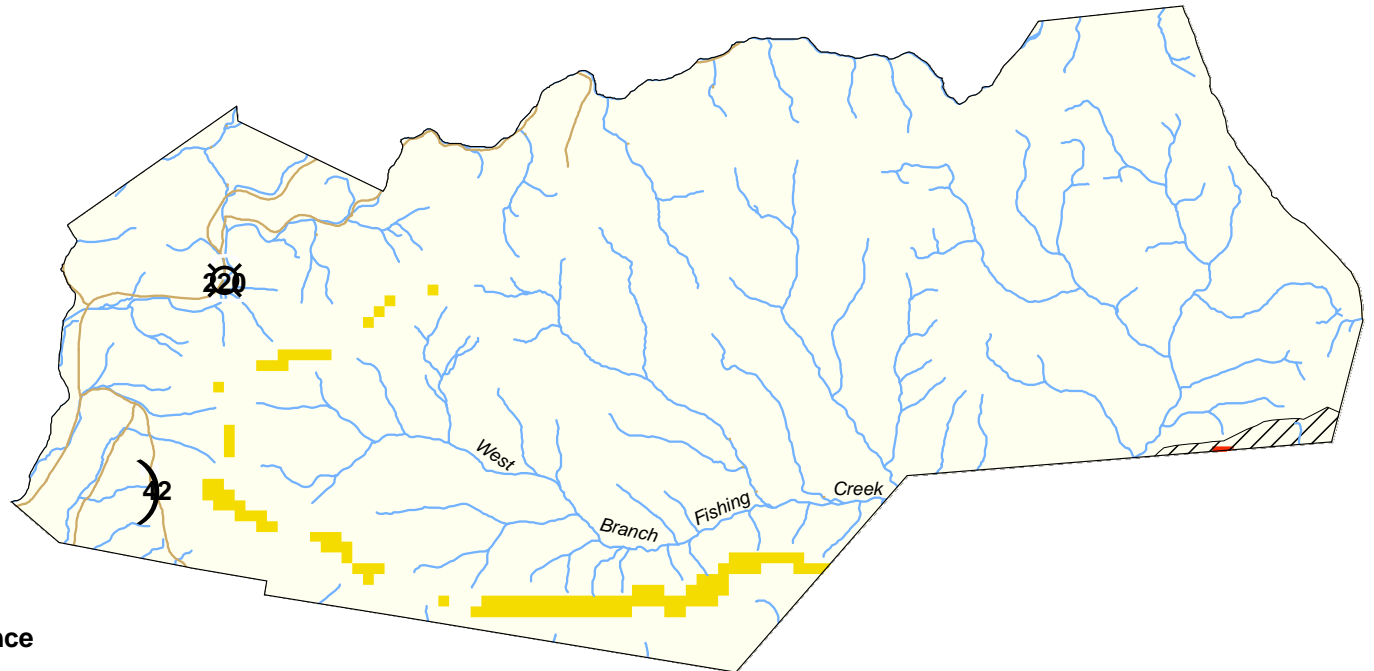

Sullivan County, Davidson Township: Ecological Conflict Potential with Wind Energy Development

CONFLICT INDEX*

*Acreage shown where applicable.

FEATURES

2