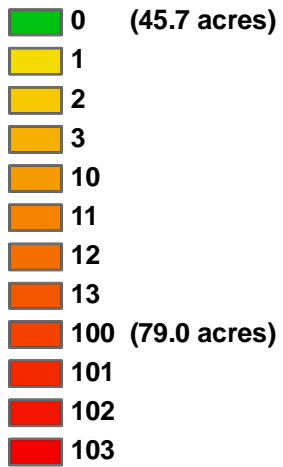

Wayne County, Canaan Township: Ecological Conflict Potential with Wind Energy Development

CONFLICT INDEX*

None
Moderate

NATURAL HERITAGE CONFLICT

Severe

*Acreage shown where applicable.

FEATURES

2