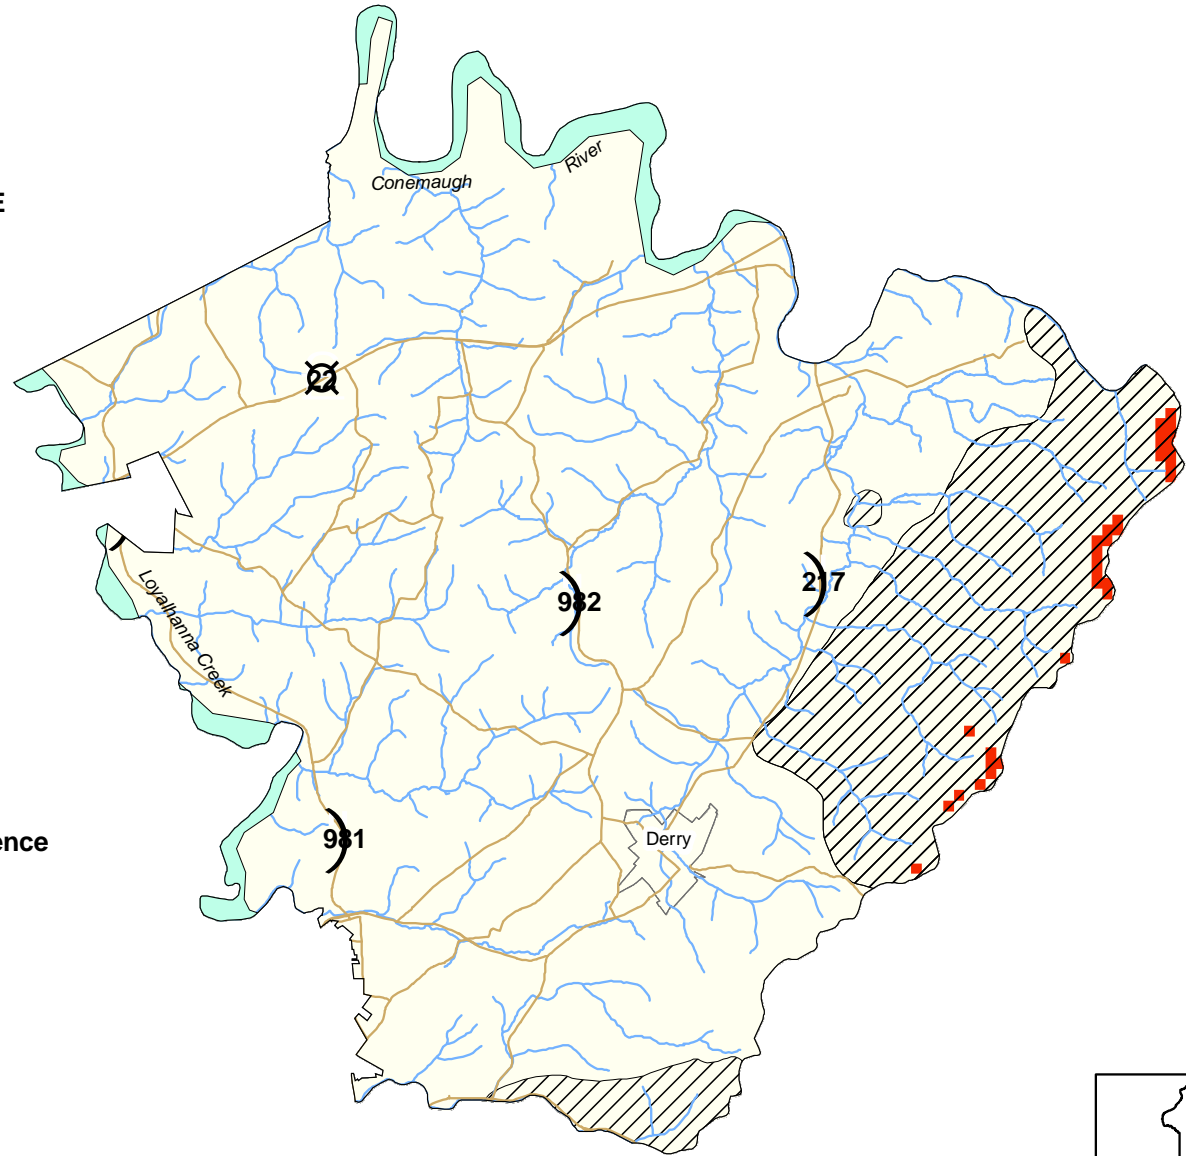

Westmoreland County, Derry Township: Ecological Conflict Potential with Wind Energy Development

CONFLICT INDEX*

*Acreage shown where applicable.

None
Moderate

NATURAL HERITAGE
CONFLICT

Severe

FEATURES

- Major Roads
- Rivers/Streams
- Water Feature
- Administrative Boundary
- Endangered/Threatened Species Occurrence (Natural Heritage Areas)

2