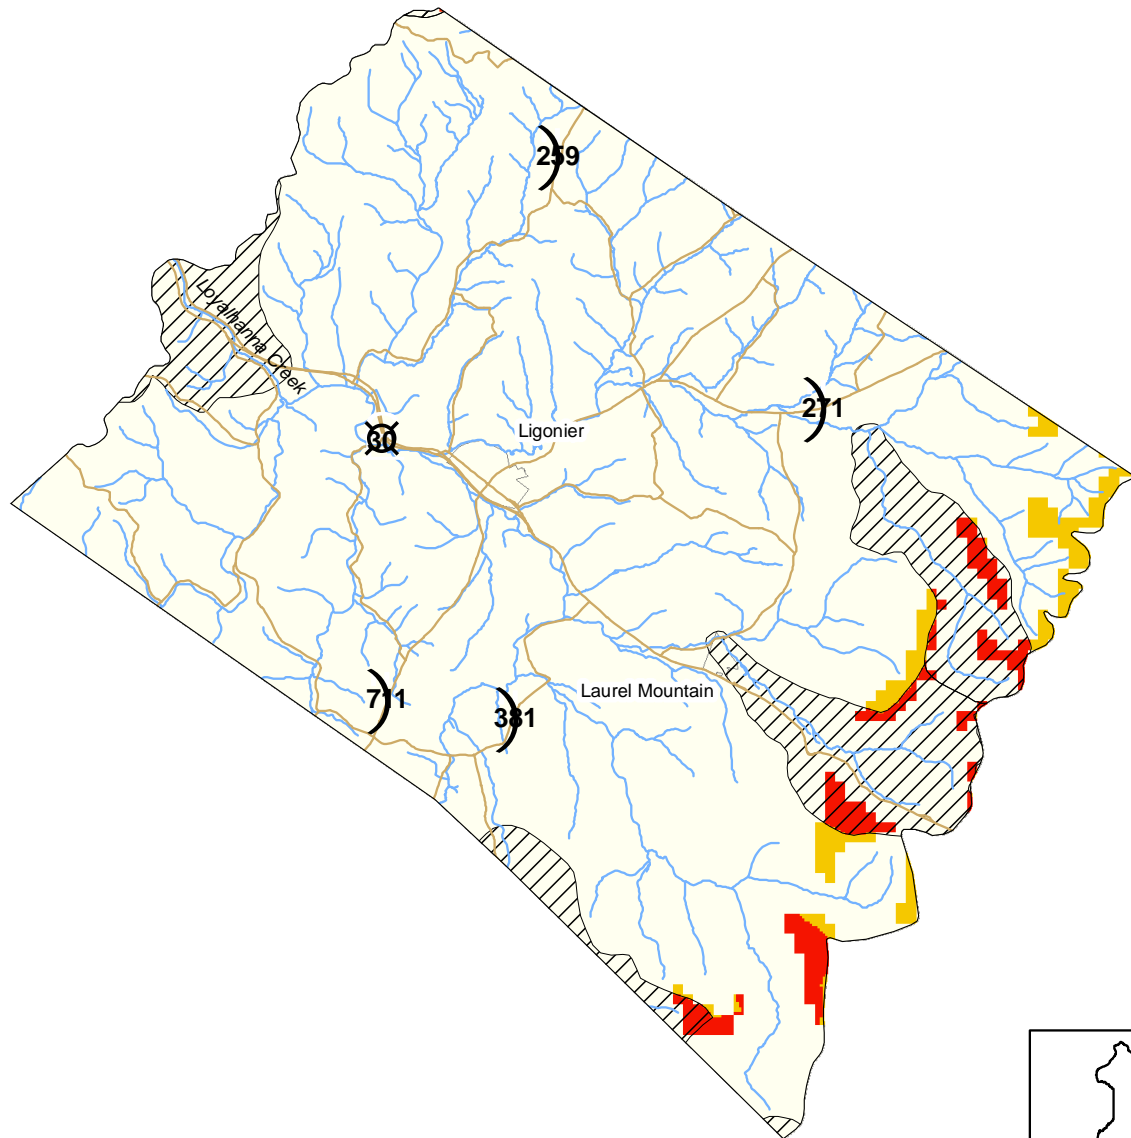

Westmoreland County, Ligonier Township: Ecological Conflict Potential with Wind Energy Development

CONFLICT INDEX*

*Acreage shown where applicable.

Features

-  Major Roads
-  Rivers/Streams
-  Administrative Boundary
-  Endangered/Threatened Species Occurrence
(Natural Heritage Areas)

2