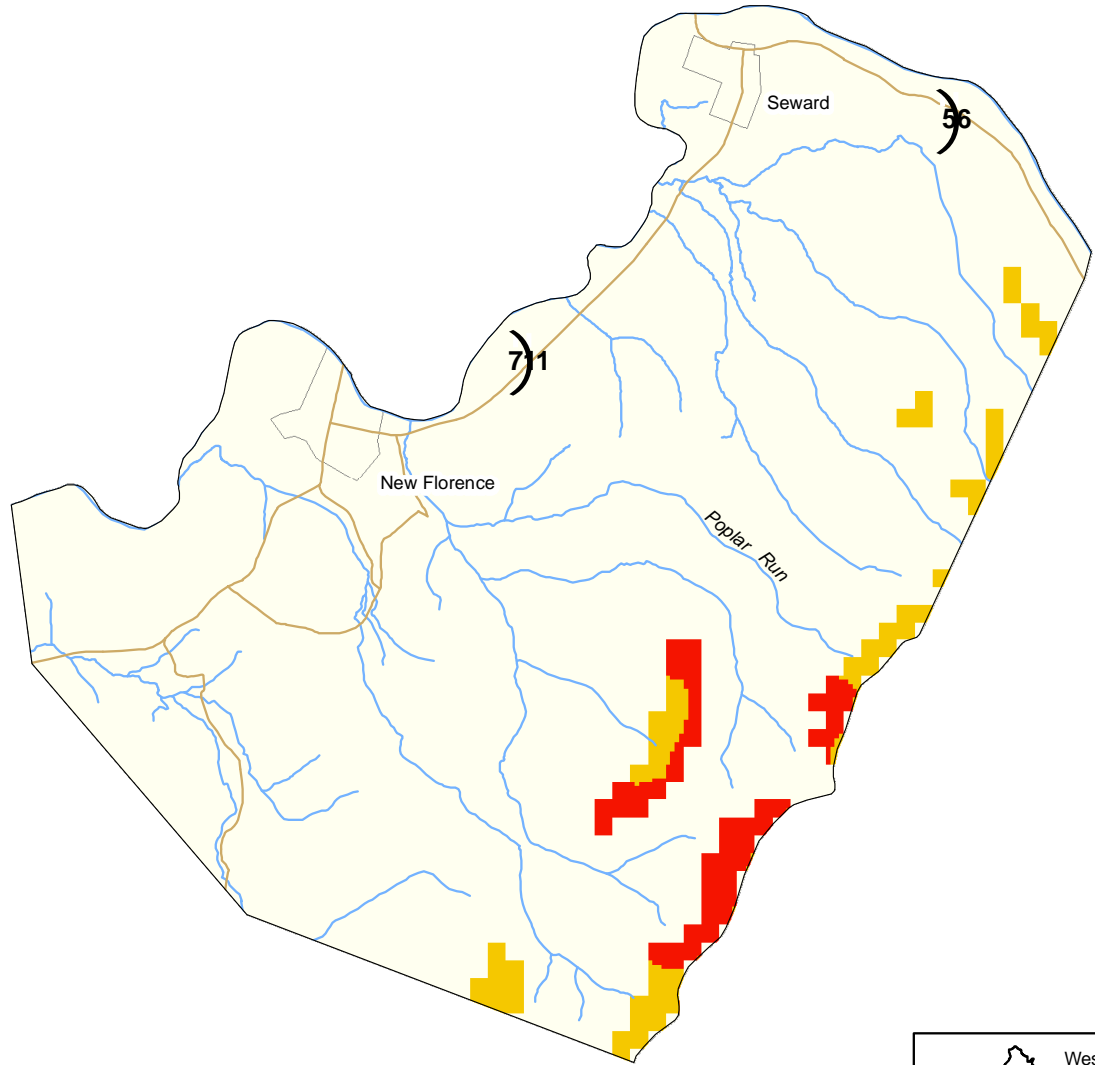

Westmoreland County, St. Clair Township: Ecological Conflict Potential with Wind Energy Development

CONFLICT INDEX*

*Acreage shown where applicable.

FEATURES

2