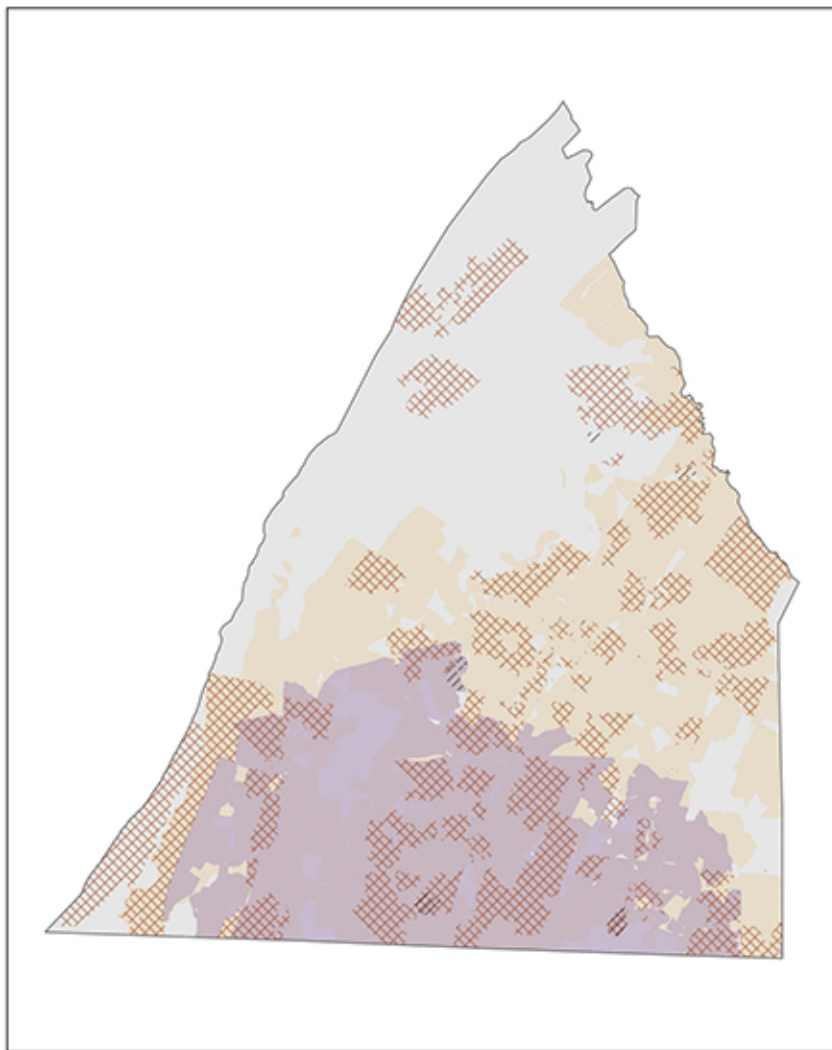

Mapping Broadband Internet Connectivity Across Pennsylvania

From December 2017 FCC Form 477 Data

Internet Service Availability, Dec 2017

Broadband by Type of Technology, Dec 2017

≥ 10 Mbps / 1 Mbps
≥ 25 Mbps / 3 Mbps

Source: FCC Form 477, Dec 2017 V2
H. Bonestroo and H. Trostle
Institute for Local Self-Reliance 05/13/19

Fiber
Satellite
Cable
DSL/Other Copper
Fixed Wireless

Source: FCC Form 477, Dec 2017 V2
H. Bonestroo and H. Trostle
Institute for Local Self-Reliance 05/13/19

From NDT measured download speed, 2018

Download speed in Franklin County PA

M-Lab DL Speed

6.4337 Mbps

This is the median broadband download speed measured within the county from the PA Broadband Test. This indicates that 50% of the respondents experienced faster speeds, while the other 50% experienced slower speeds.