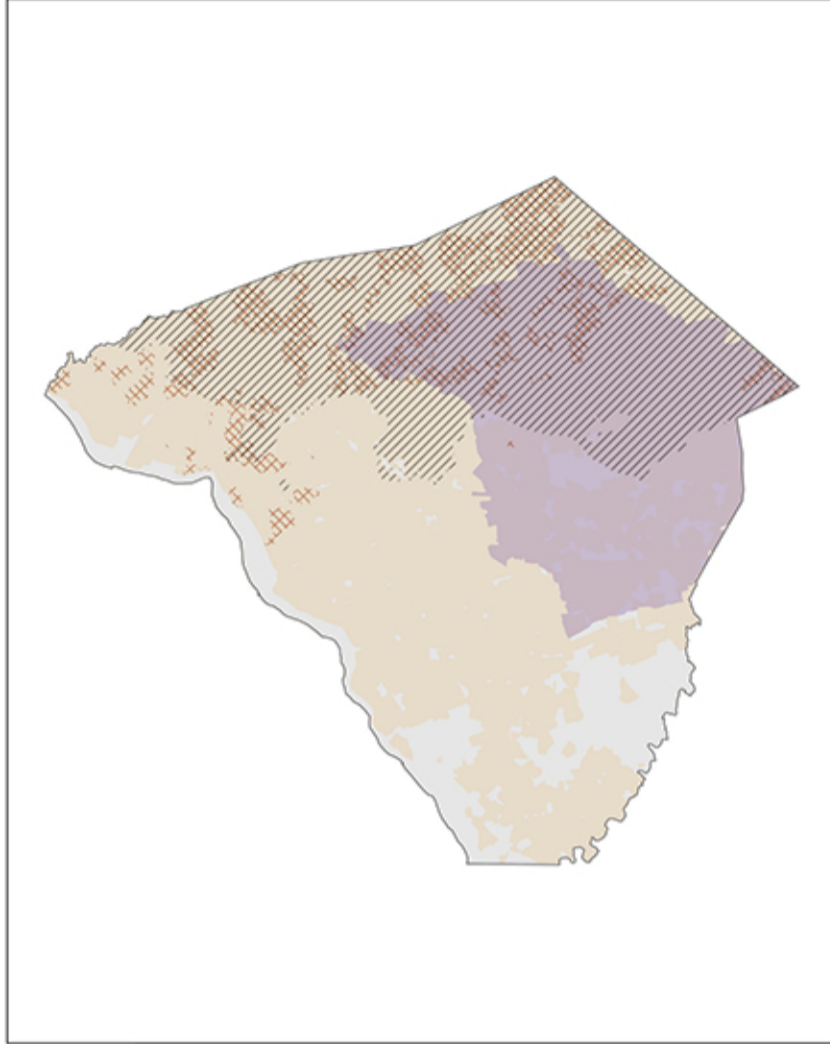

Mapping Broadband Internet Connectivity Across Pennsylvania

From December 2017 FCC Form 477 Data

Internet Service Availability, Dec 2017

Broadband by Type of Technology, Dec 2017

Legend for Internet Service Availability:
Orange: ≥ 10 Mbps / 1 Mbps
Dark Orange: ≥ 25 Mbps / 3 Mbps

Source: FCC Form 477, Dec 2017 V2
H. Bonestroo and H. Trostle
Institute for Local Self-Reliance 05/13/19

Legend for Broadband by Type of Technology:
Diagonal lines: Fiber
Cross-hatch: DSL/Other Copper
Purple grid: Fixed Wireless
Light gray: Satellite
Yellow: Cable

Source: FCC Form 477, Dec 2017 V2
H. Bonestroo and H. Trostle
Institute for Local Self-Reliance 05/13/19

From NDT measured download speed, 2018

Download speed in Lancaster County PA

M-Lab DL Speed
7.3284 Mbps