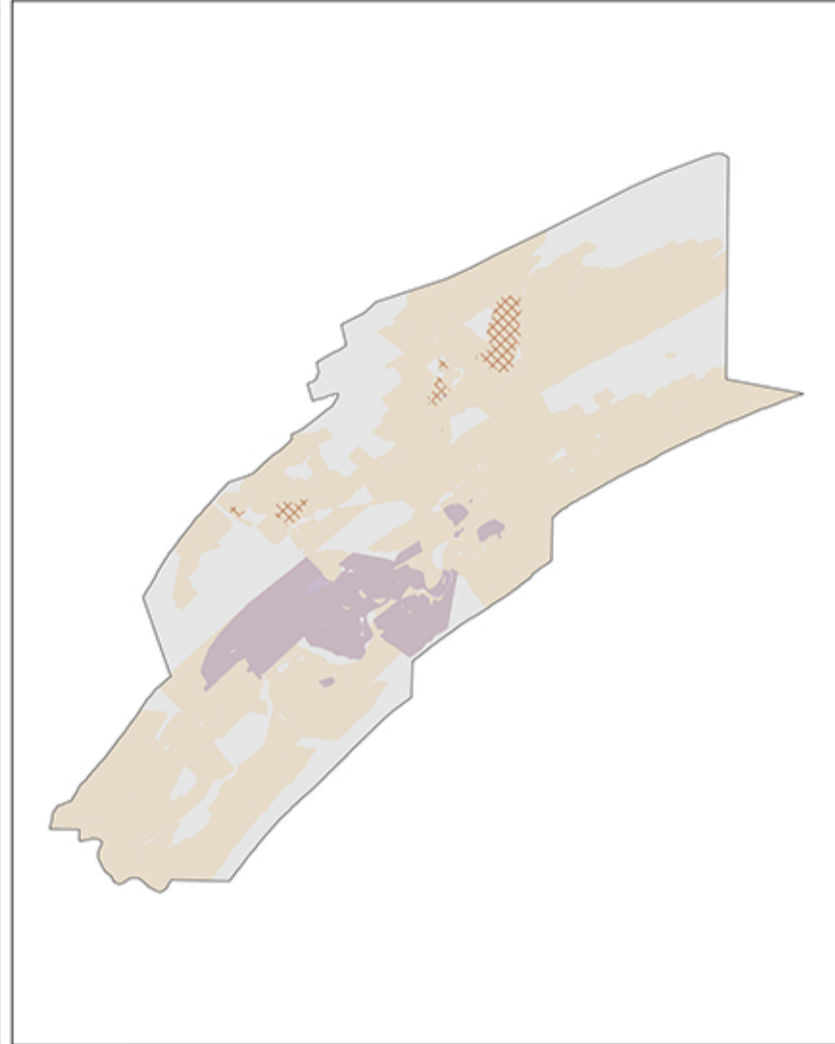

### Mapping Broadband Internet Connectivity Across Pennsylvania

From December 2017 FCC Form 477 Data

Internet Service Availability, Dec 2017

Broadband by Type of Technology, Dec 2017

≥ 10 Mbps / 1 Mbps  
≥ 25 Mbps / 3 Mbps

Source: FCC Form 477, Dec 2017 V2  
H. Bonestroo and H. Trostle  
Institute for Local Self-Reliance 05/13/19

Fiber  
Satellite  
Cable  
DSL/Other Copper  
Fixed Wireless

Source: FCC Form 477, Dec 2017 V2  
H. Bonestroo and H. Trostle  
Institute for Local Self-Reliance 05/13/19