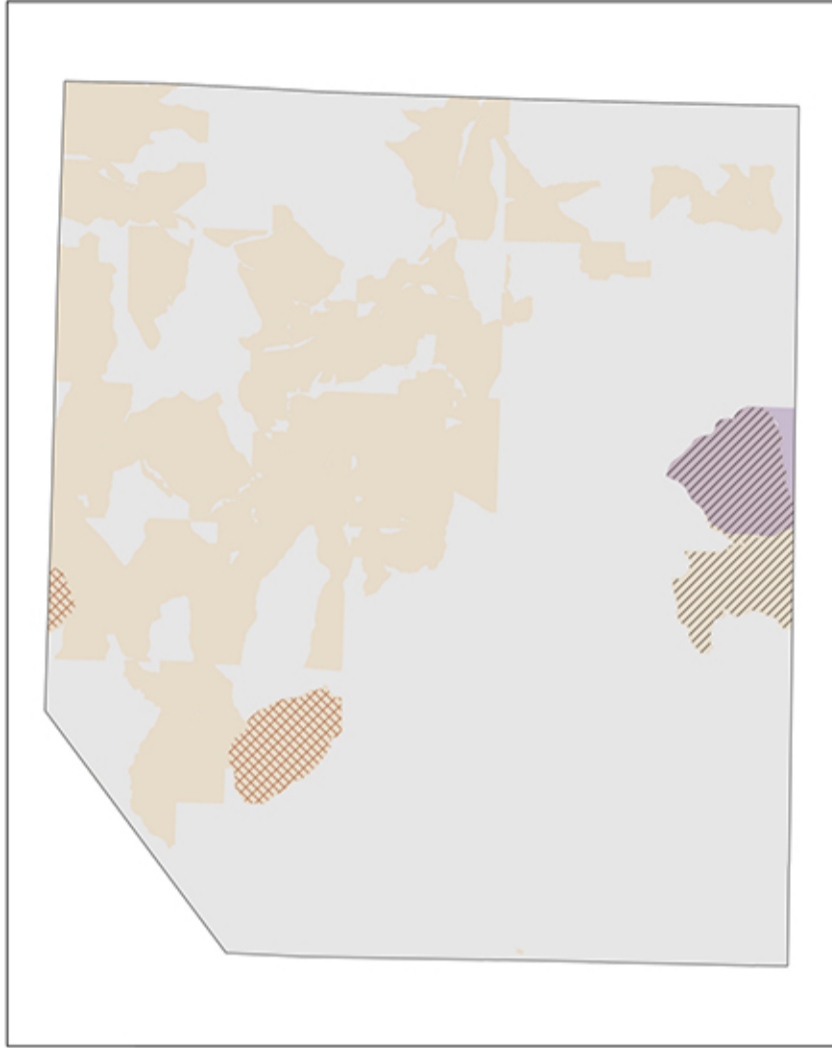

Mapping Broadband Internet Connectivity Across Pennsylvania

From December 2017 FCC Form 477 Data

Internet Service Availability, Dec 2017

Broadband by Type of Technology, Dec 2017

Legend for Internet Service Availability:
■ ≥ 10 Mbps / 1 Mbps
■ ≥ 25 Mbps / 3 Mbps

Source: FCC Form 477, Dec 2017 V2
H. Bonestroo and H. Trostle
Institute for Local Self-Reliance 05/13/19

Legend for Broadband by Type of Technology:
- Fiber (diagonal lines)
- Satellite (light gray)
- Cable (yellow)
- DSL/Other Copper (cross-hatch)
- Fixed Wireless (purple)